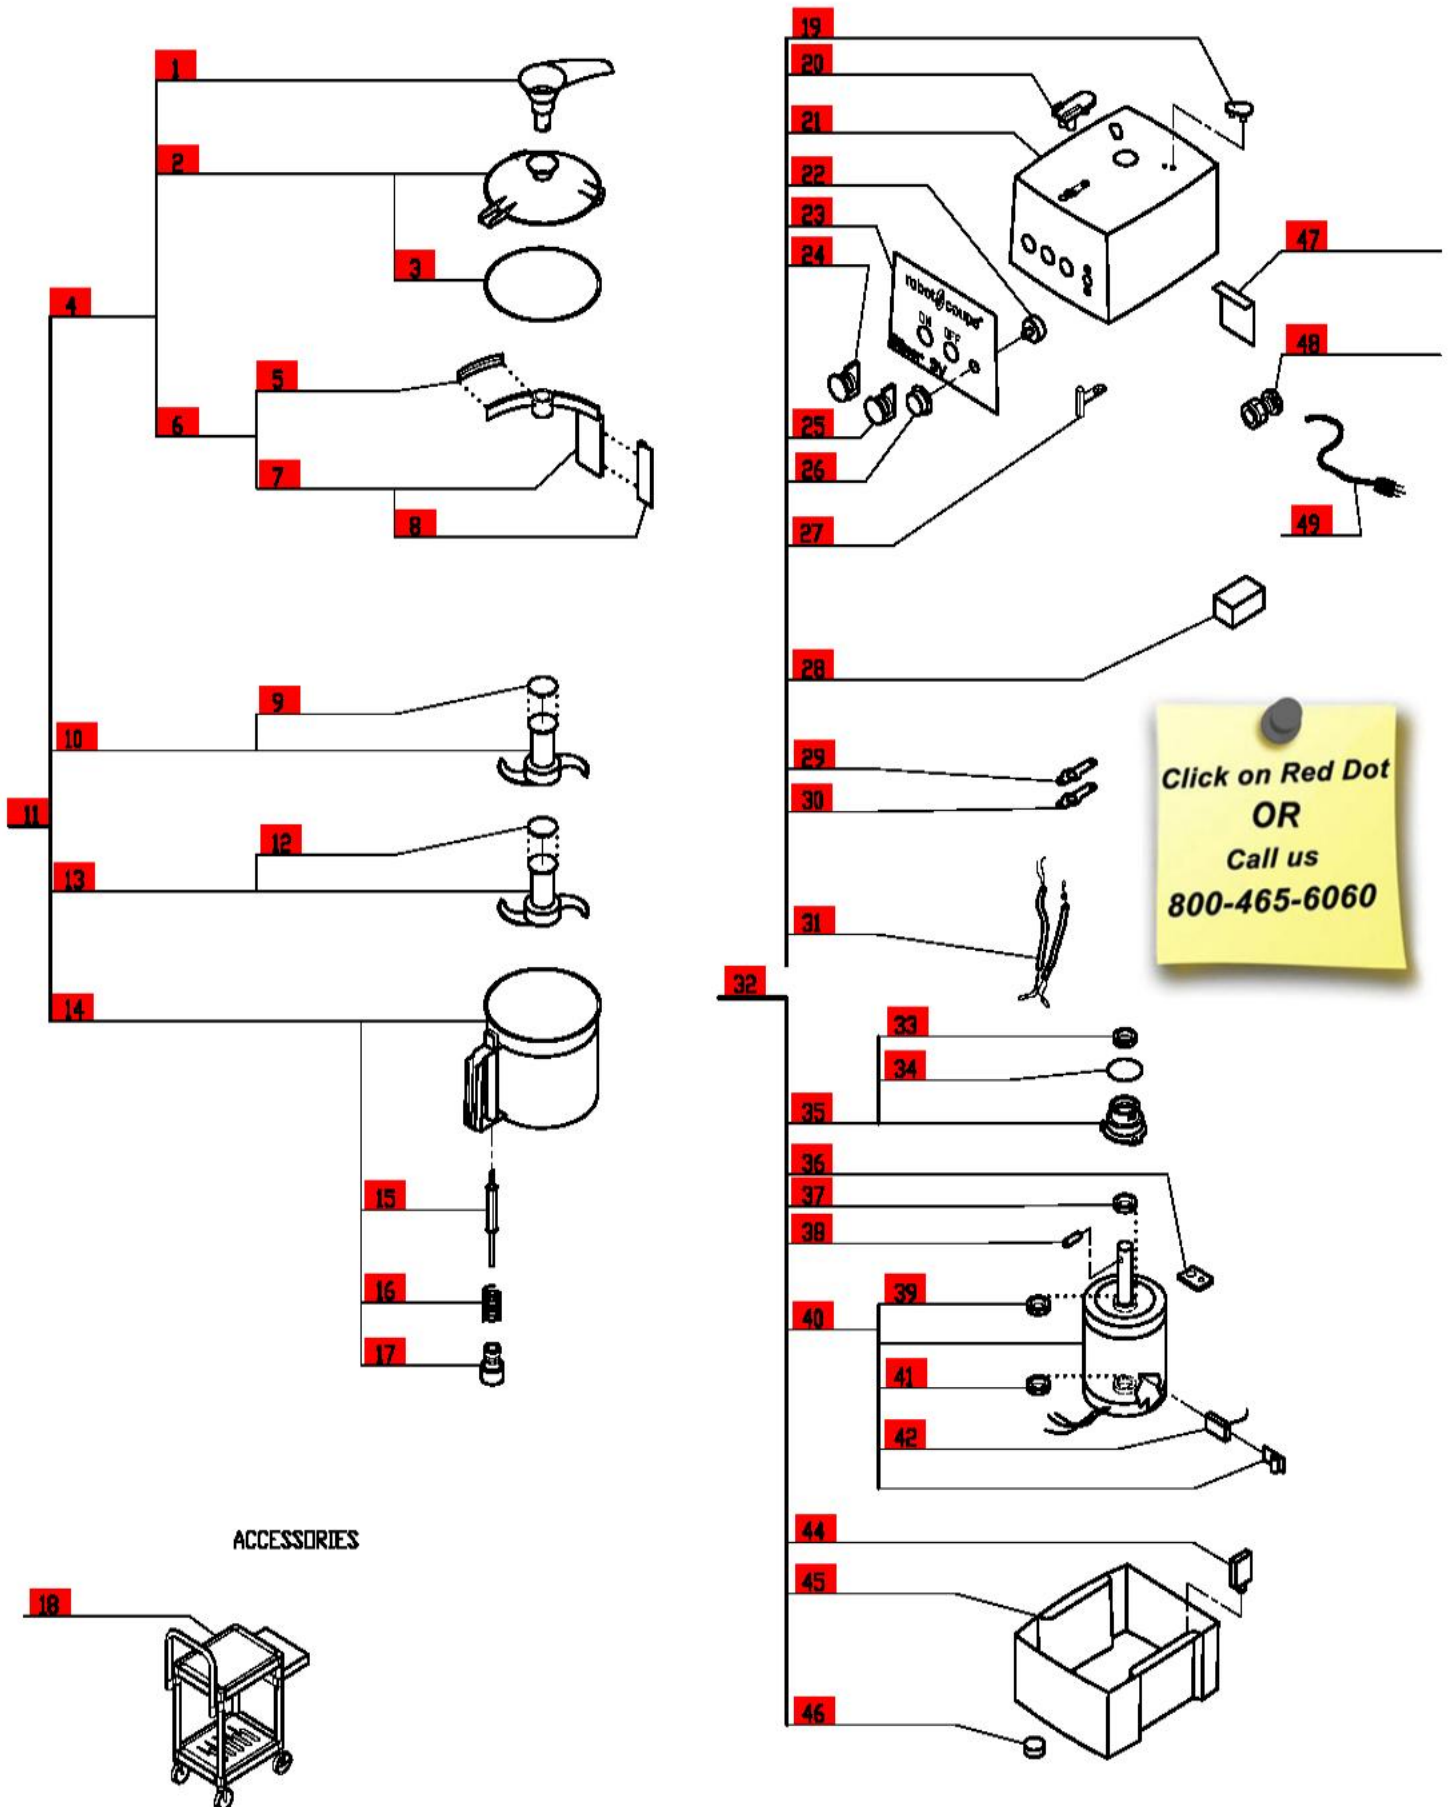

Blixer 5V

Serial Numbers 242xxxxx03 and up
 Variable Speed, 120 Volt, 1 Phase, 60Hz., 1 HP.
 370-3450 RPM, 12 Amps

Click on Red Dot
 OR
 Call us
 800-465-6060

ACCESSORIES