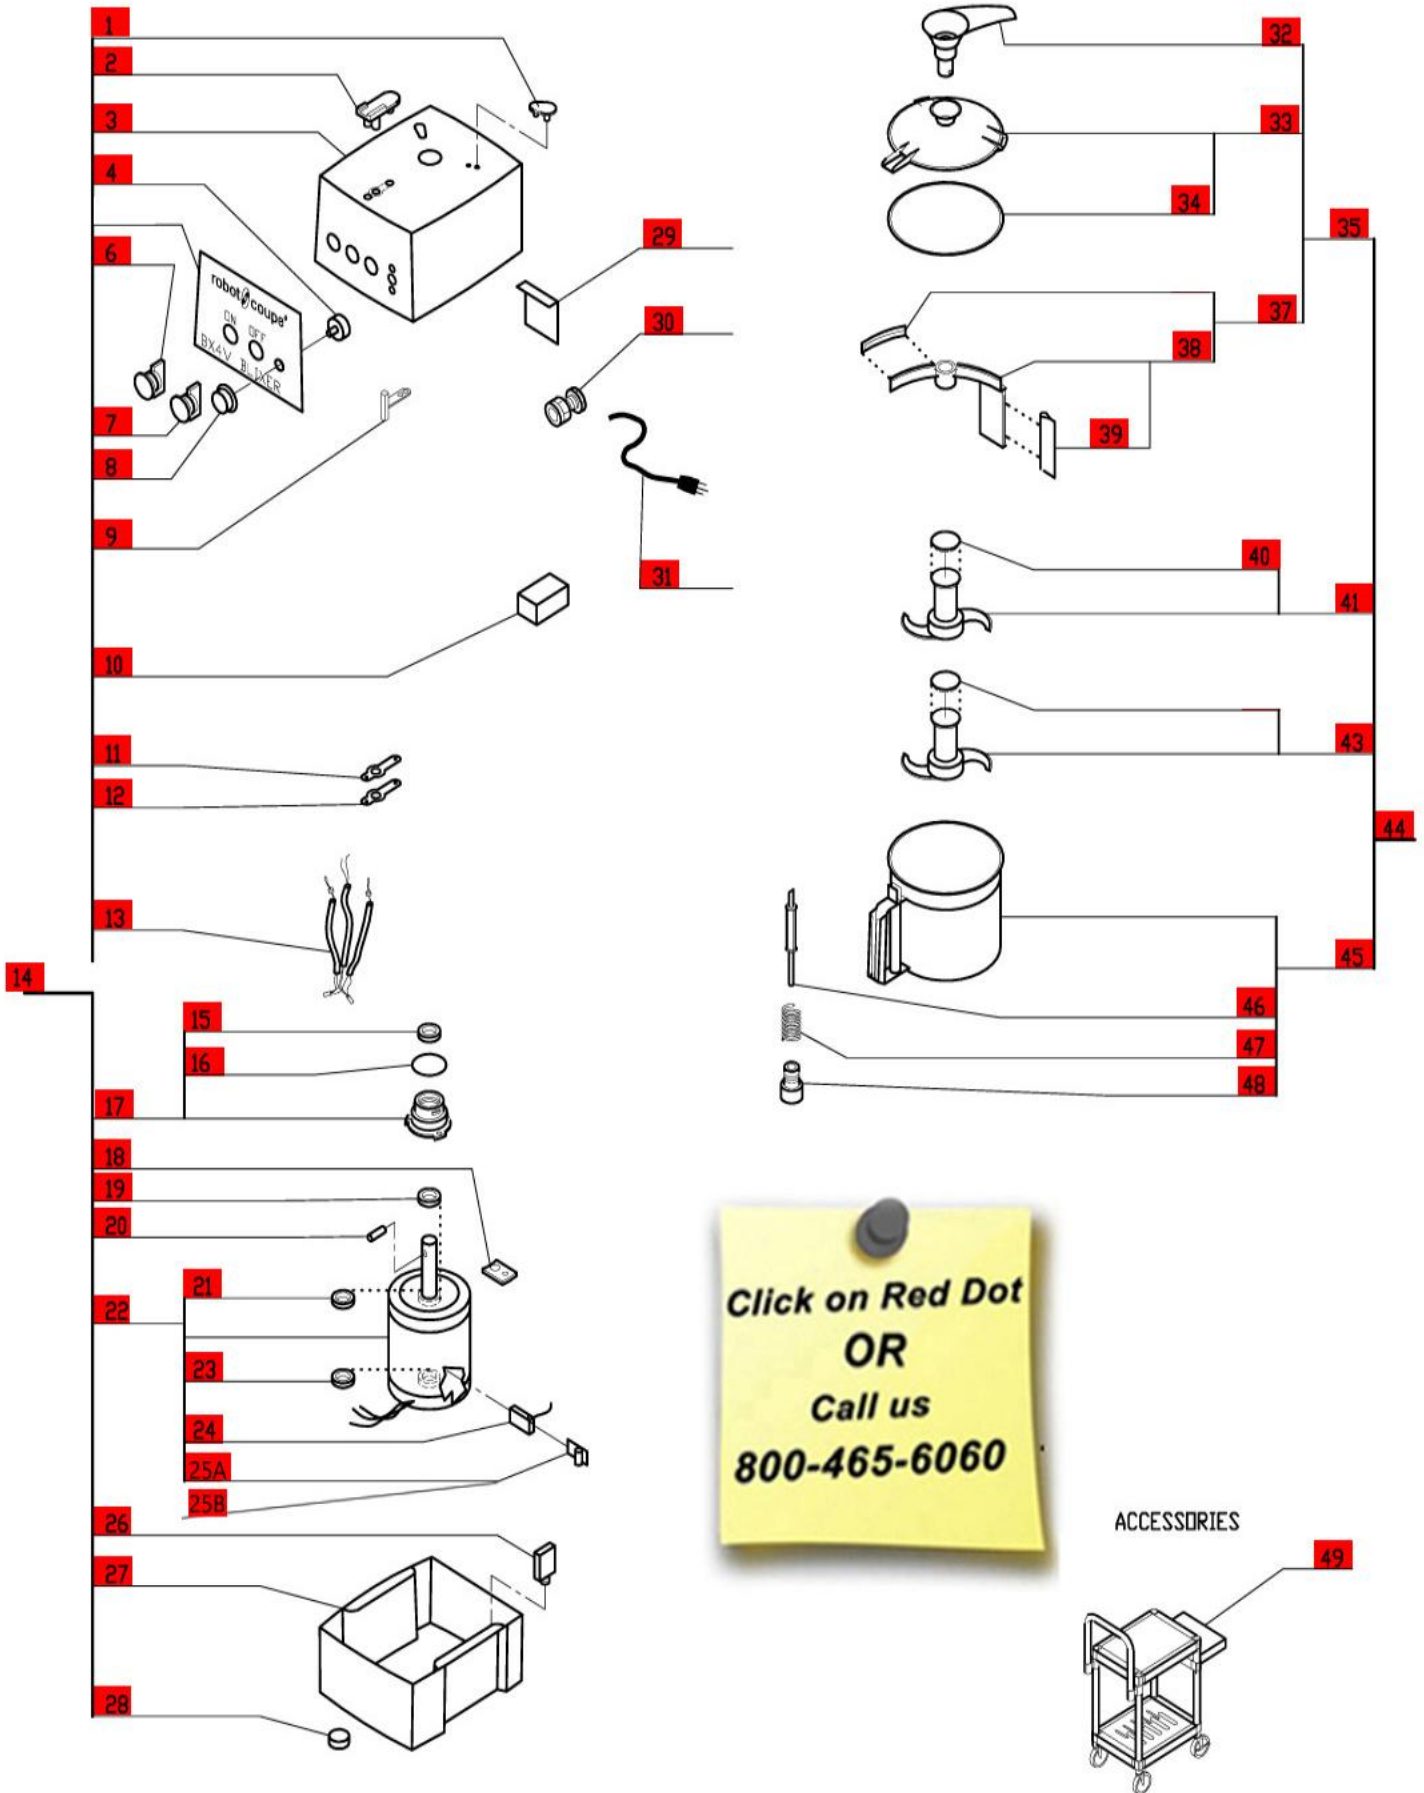

Variable Speed, 120 Volt, 1 Phase, 60Hz., 1 HP.

370-3450 RPM, 12 Amps

**Click on Red Dot  
OR  
Call us  
800-465-6060**

ACCESSORIES