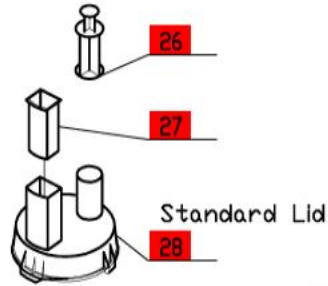

Serial Numbers 12/xxxxx and 012xxxxx03  
 1-Speed, 120 Volt, 1 Phase, 60Hz., 5/16 HP.  
 1725 RPM, 7 Amps

ACCESSORIES

Optional Clear Bowl

If ordering the R100 with the Clear Bowl but with the standard lid (R152), order model number **R100CLR**.

The R100 is available with a clear bowl and R204 lid as model number **R100BCLR** or with the gray plastic bowl and R204 lid as model number **R100B**.

ACCESSORIES