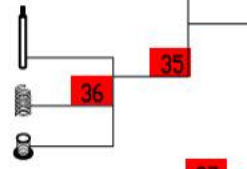

Serial Numbers 12/xxxxx and 012xxxxx03  
 1-Speed, 120 Volt, 1 Phase, 60Hz., 5/16 HP.  
 1725 RPM, 7 Amps

ACCESSORIES

Optional Clear Bowl

If ordering the R100 with the Clear Bowl but with the standard lid (R152), order model number **R100CLR**.

The R100 is available with a clear bowl and R204 lid as model number **R100BCLR** or with the gray plastic bowl and R204 lid as model number **R100B**.

ACCESSORIES