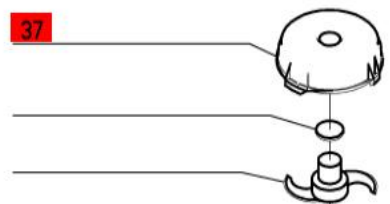

Serial Numbers 12/xxxxx and 012xxxxx03  
 1-Speed, 120 Volt, 1 Phase, 60Hz., 5/16 HP.  
 1725 RPM, 7 Amps

ACCESSORIES

Optional Clear Bowl

If ordering the R100 with the Clear Bowl but with the standard lid (R152), order model number **R100CLR**.

The R100 is available with a clear bowl and R204 lid as model number **R100BCLR** or with the gray plastic bowl and R204 lid as model number **R100B**.

ACCESSORIES