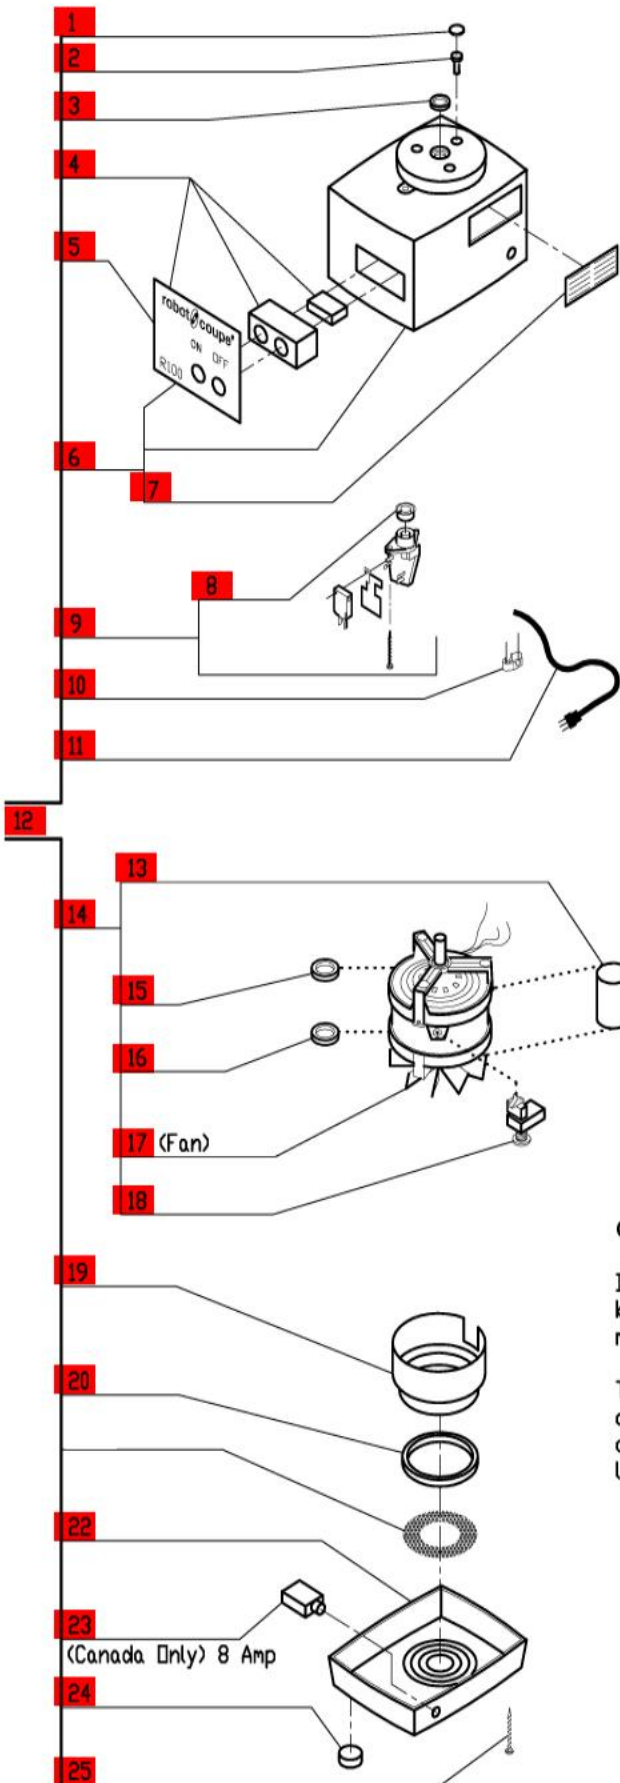

Serial Numbers 12/xxxxx and 012xxxxx03  
 1-Speed, 120 Volt, 1 Phase, 60Hz., 5/16 HP.  
 1725 RPM, 7 Amps

ACCESSORIES

Optional Clear Bowl

If ordering the R100 with the Clear Bowl but with the standard lid (R152), order model number **R100CLR**.

The R100 is available with a clear bowl and R204 lid as model number **R100BCLR** or with the gray plastic bowl and R204 lid as model number **R100B**.

ACCESSORIES