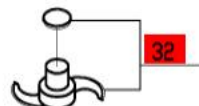

Serial Numbers 12/xxxxx and 012xxxxx03  
 1-Speed, 120 Volt, 1 Phase, 60Hz., 5/16 HP.  
 1725 RPM, 7 Amps

ACCESSORIES

Optional Clear Bowl

If ordering the R100 with the Clear Bowl but with the standard lid (R152), order model number **R100CLR**.

The R100 is available with a clear bowl and R204 lid as model number **R100BCLR** or with the gray plastic bowl and R204 lid as model number **R100B**.

ACCESSORIES