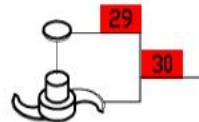

Serial Numbers 12/xxxxx and 012xxxxx03  
 1-Speed, 120 Volt, 1 Phase, 60Hz., 5/16 HP.  
 1725 RPM, 7 Amps

ACCESSORIES

Optional Clear Bowl

If ordering the R100 with the Clear Bowl but with the standard lid (R152), order model number **R100CLR**.

The R100 is available with a clear bowl and R204 lid as model number **R100BCLR** or with the gray plastic bowl and R204 lid as model number **R100B**.

ACCESSORIES