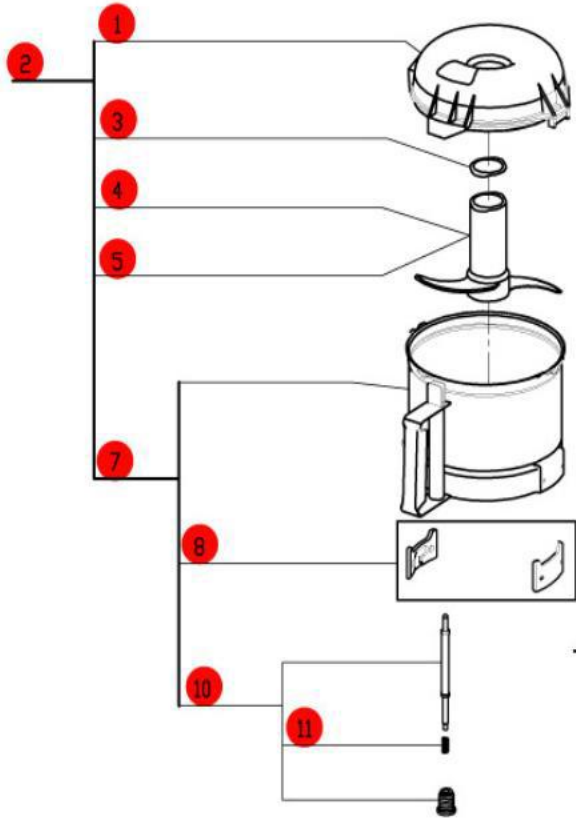

# R2 Dicing Ultra

Serial Numbers-257xxxxx03  
1-Speed, 120 Volt, 1 Phase, 60Hz., 2.2 HP.  
1725 RPM, 13 Amps

**CLICK HERE FOR DISCS**

### ACCESSORIES

**Click on Red Dot  
OR  
Call us for help  
800-465-6060**