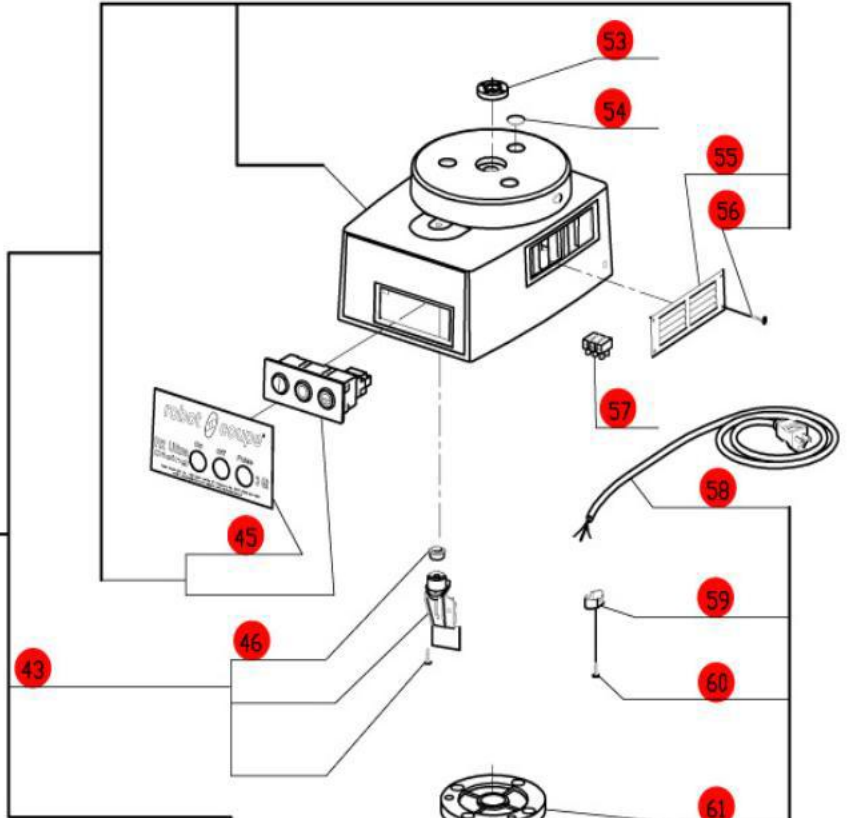

# R2 Dicing Ultra

Serial Numbers-257xxxxx03  
1-Speed, 120 Volt, 1 Phase, 60Hz., 2.2 HP.  
1725 RPM, 13 Amps

**CLICK HERE FOR DISCS**

### ACCESSORIES

**Click on Red Dot  
OR  
Call us for help  
800-465-6060**