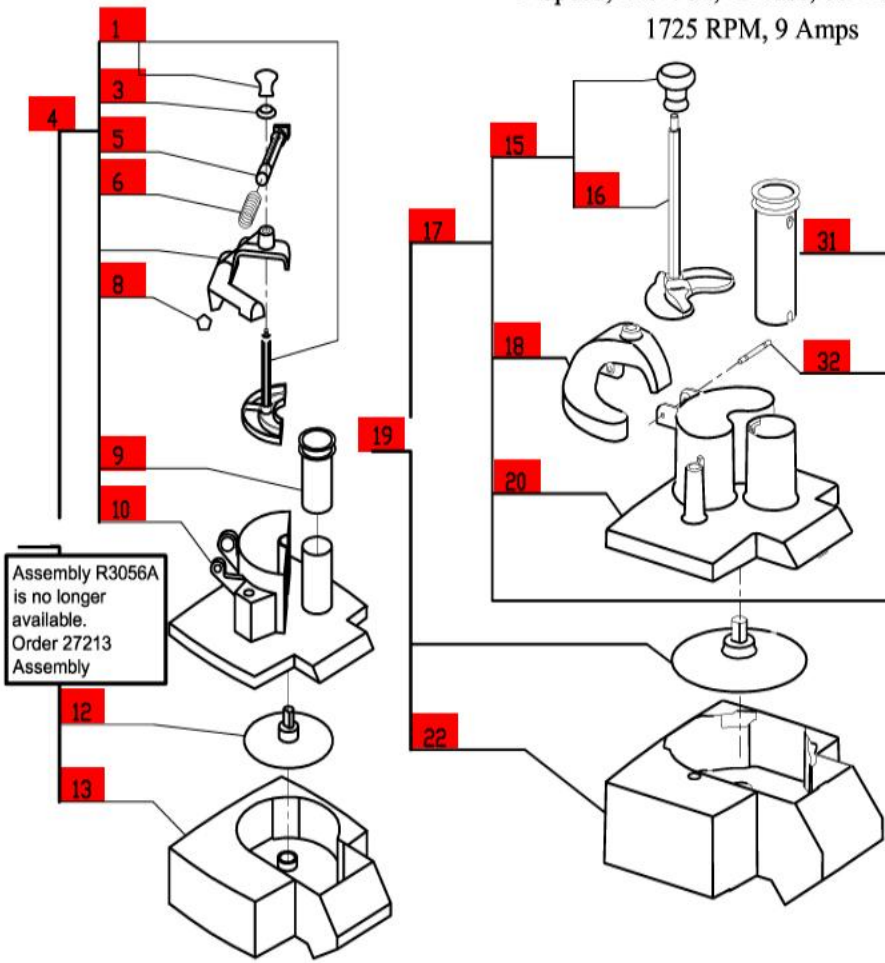

R300 C Series B

Series B Machines-Serial Numbers FP002243 and up.

Also Ser. Numbers 106/xxxx

1-Speed, 120 Volt, 1 Phase, 60Hz., 1/2 HP.

1725 RPM, 9 Amps

Click on Red Dot
OR
Call us
800-465-6060

Assembly R3056A is no longer available. Order 27213 Assembly

(*A) No Longer Available.

(*B) Part number R3040B comes complete with magnetic switch.

ACCESSORIES

CLICK HERE FOR DISCS

Canada Only