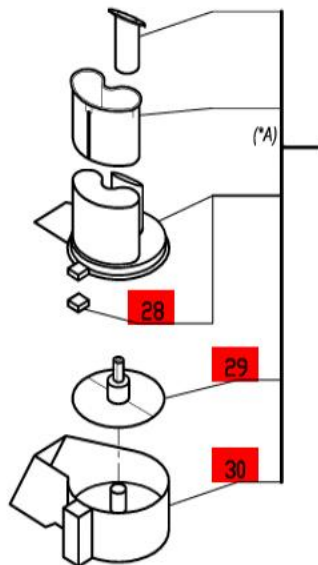

R300 C Series B

Series B Machines-Serial Numbers FP002243 and up.

Also Ser. Numbers 106/xxxx

1-Speed, 120 Volt, 1 Phase, 60Hz., 1/2 HP.

1725 RPM, 9 Amps

Click on Red Dot
OR
Call us
800-465-6060

Assembly R3056A is no longer available. Order 27213 Assembly

(*A) No Longer Available.

(*B) Part number R3040B comes complete with magnetic switch.

ACCESSORIES

CLICK HERE FOR DISCS

Canada Only