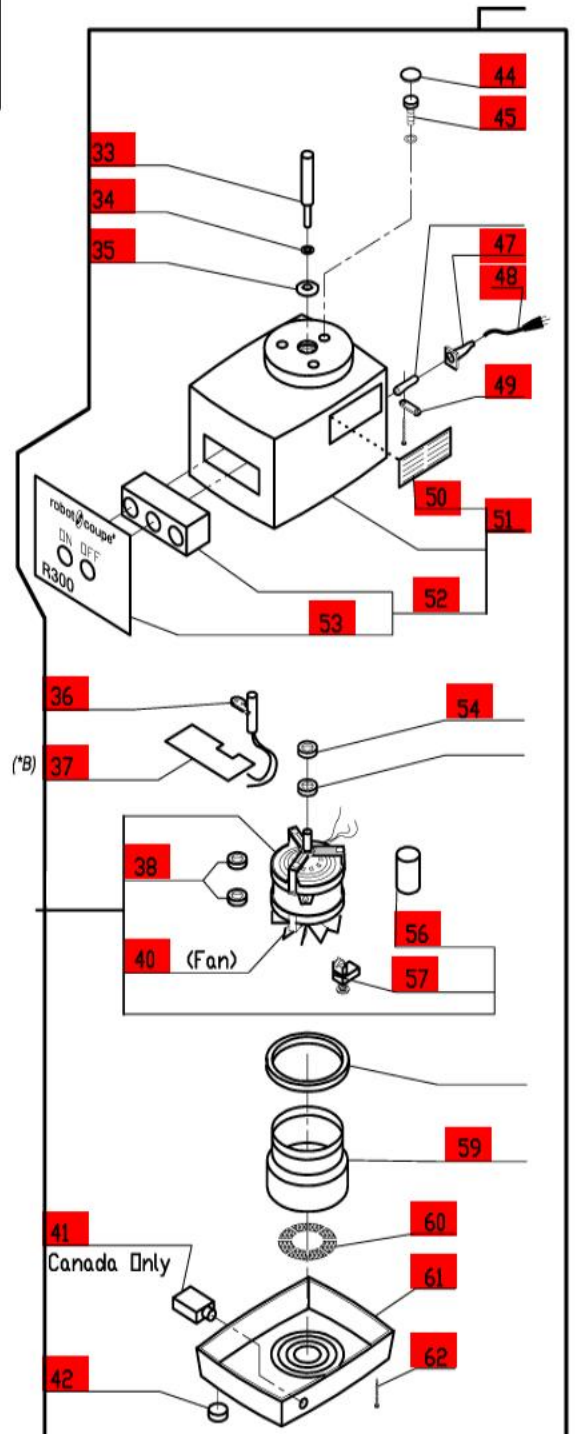

R300 C Series B

Series B Machines-Serial Numbers FP002243 and up.

Also Ser. Numbers 106/xxxx

1-Speed, 120 Volt, 1 Phase, 60Hz., 1/2 HP.

1725 RPM, 9 Amps

Click on Red Dot
OR
Call us
800-465-6060

Assembly R3056A is no longer available. Order 27213 Assembly

(*A) No Longer Available.

(*B) Part number R3040B comes complete with magnetic switch.

ACCESSORIES

CLICK HERE FOR DISCS

Canada Only