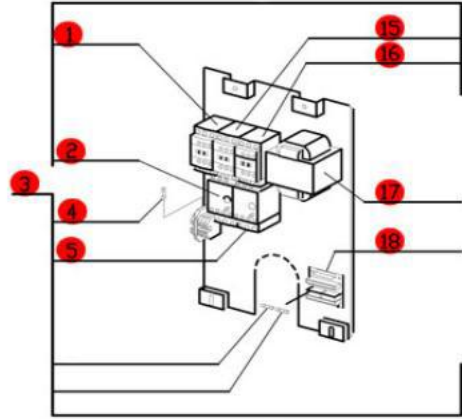

# R45T

SN-281xxxxx 13 W-05  
 2 Speed, 208-240 Volt, 3 Phase, 60Hz.,  
 Low Speed-1800 RPM, 27 Amps, 9.5 HP.  
 High Speed- 3600 RPM, 35 Amps, 13.5 HP.

**Click on Red Dot  
 OR  
 Call us  
 800-465-6060**