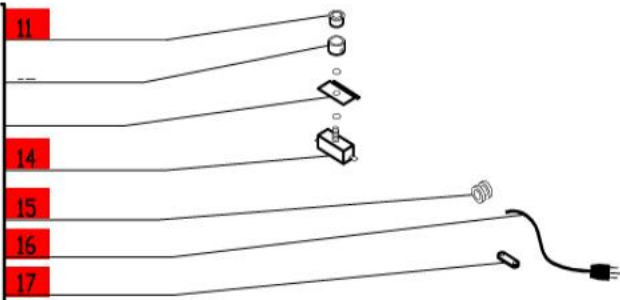

R4X

Machines manufactured before March of 1996

Serial Numbers up to R4X014598N

1- Speed, 120 Volt, 1 Phase, 60Hz.

Use **R** Designated Plates.

ACCESSORIES

NOTE: Use 'R' designated plates.