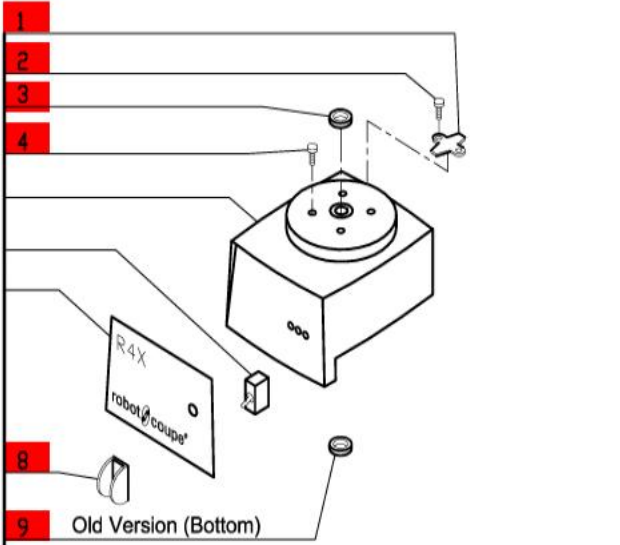

R4X

Machines manufactured before March of 1996

Serial Numbers up to R4X014598N

1- Speed, 120 Volt, 1 Phase, 60Hz.

Use **R** Designated Plates.

ACCESSORIES

NOTE: Use 'R' designated plates.