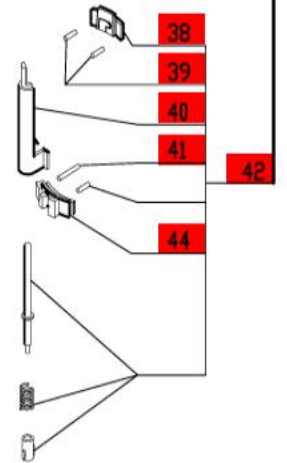

R4X

Machines manufactured before March of 1996

Serial Numbers up to R4X014598N

1- Speed, 120 Volt, 1 Phase, 60Hz.

Use **R** Designated Plates.

ACCESSORIES

NOTE: Use 'R' designated plates.