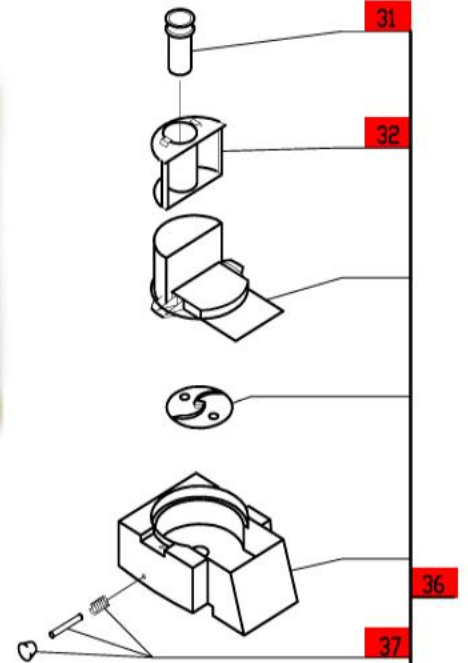

R4X

Machines manufactured before March of 1996

Serial Numbers up to R4X014598N

1- Speed, 120 Volt, 1 Phase, 60Hz.

Use **R** Designated Plates.

ACCESSORIES

NOTE: Use 'R' designated plates.