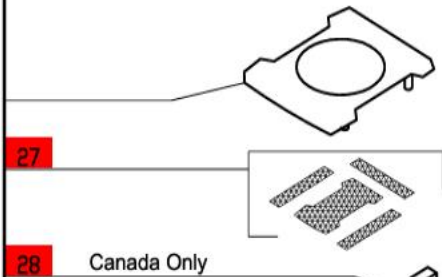

R4X

Machines manufactured before March of 1996

Serial Numbers up to R4X014598N

1- Speed, 120 Volt, 1 Phase, 60Hz.

Use **R** Designated Plates.

ACCESSORIES

NOTE: Use 'R' designated plates.