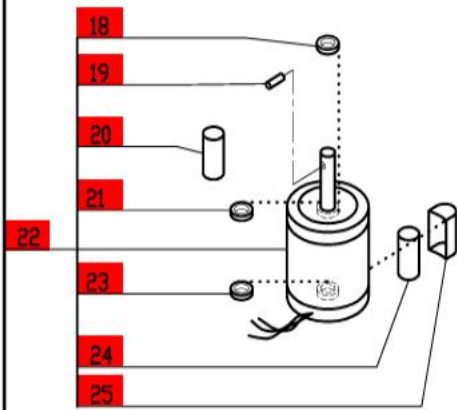

R4X

Machines manufactured before March of 1996

Serial Numbers up to R4X014598N

1- Speed, 120 Volt, 1 Phase, 60Hz.

Use **R** Designated Plates.

ACCESSORIES

NOTE: Use 'R' designated plates.