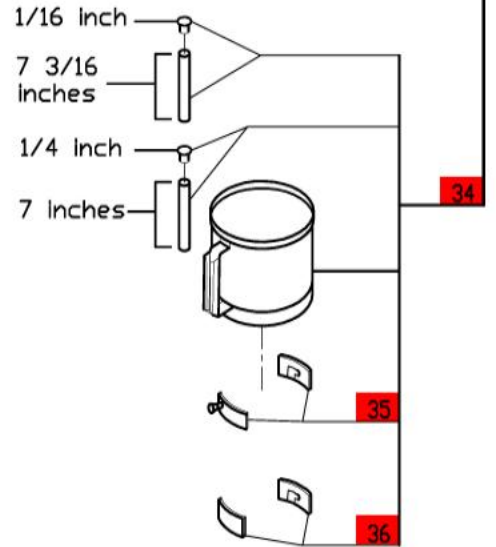

# R6Y-1

Machines Manufactured before March of 1996

Serial Numbers up to R6Y000698.

1- Speed, 120 Volt, 1 Phase, 60Hz., 2 HP.

3450 RPM, 12 Amps

**Click on Red Dot  
OR  
Call us  
800-465-6060**

Note: Part number R670 with plastic caps, part number R3070U, is no longer available.

The replacement part number R670, incorporates a metal plug cap.