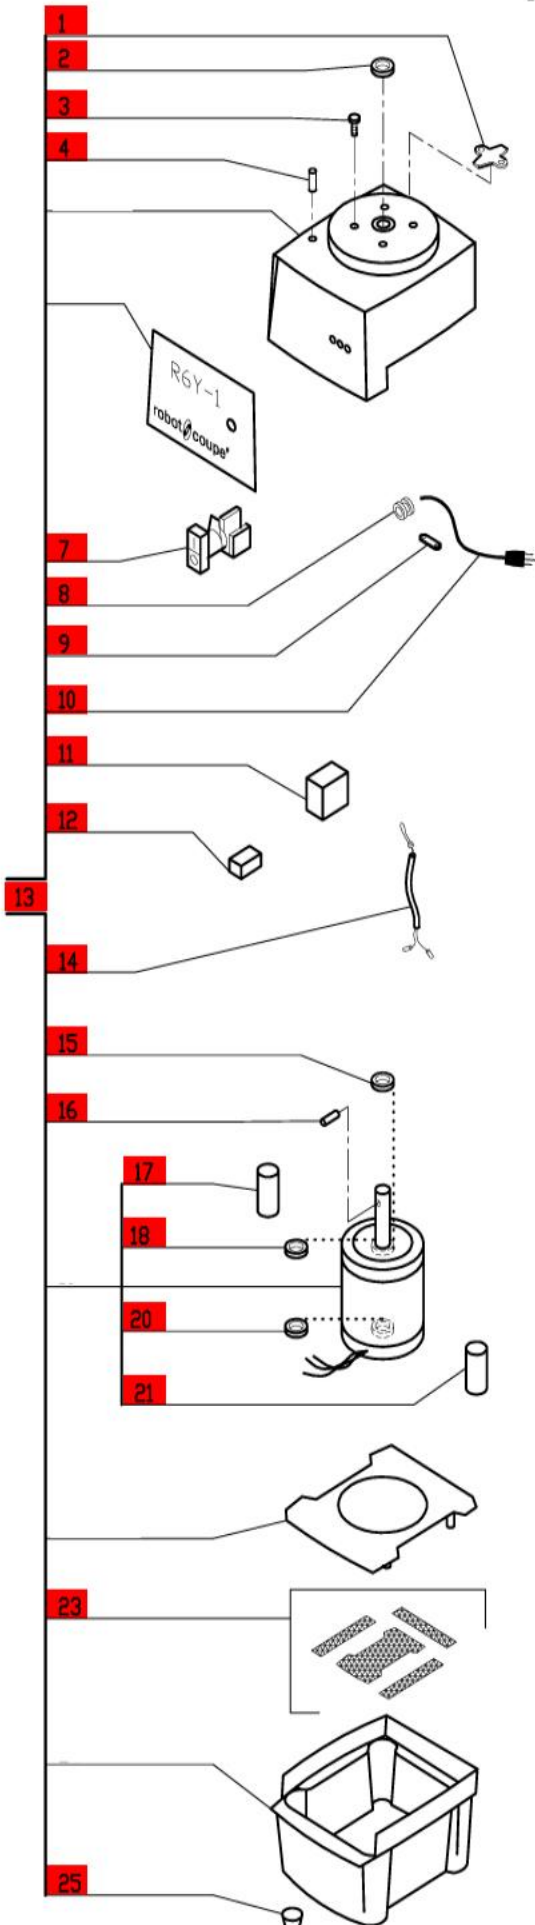

# R6Y-1

Machines Manufactured before March of 1996

Serial Numbers up to R6Y000698.

1- Speed, 120 Volt, 1 Phase, 60Hz., 2 HP.

3450 RPM, 12 Amps

**Click on Red Dot  
OR  
Call us  
800-465-6060**

Note: Part number R670 with plastic caps, part number R3070U, is no longer available.

The replacement part number R670, incorporates a metal plug cap.

## ACCESSORIES