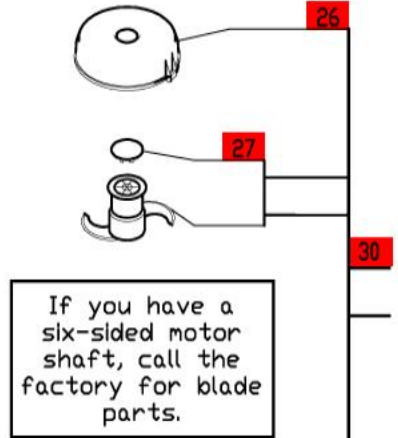

# R6Y-1

Machines Manufactured before March of 1996

Serial Numbers up to R6Y000698.

1- Speed, 120 Volt, 1 Phase, 60Hz., 2 HP.

3450 RPM, 12 Amps

**Click on Red Dot  
OR  
Call us  
800-465-6060**

Note: Part number R670 with plastic caps, part number R3070U, is no longer available.

The replacement part number R670, incorporates a metal plug cap.