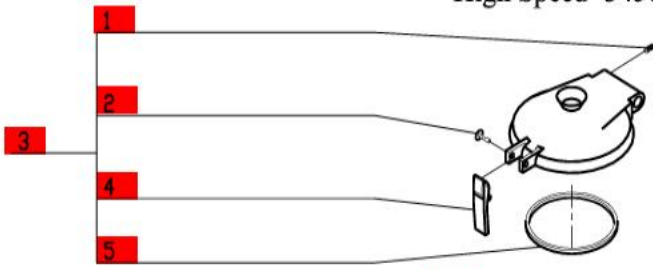

2- Speed, 208-240 Volt, 3 Phase, 60Hz.,
 Low Speed- 1725 RPM, 8.2 Amp, 2.0 HP.
 High Speed- 3450 RPM, 8.3 Amp, 3.0 HP.

**Click on Red Dot
 OR
 Call us
 800-465-6060**

NOTE: Slotted screws do not use a cover.