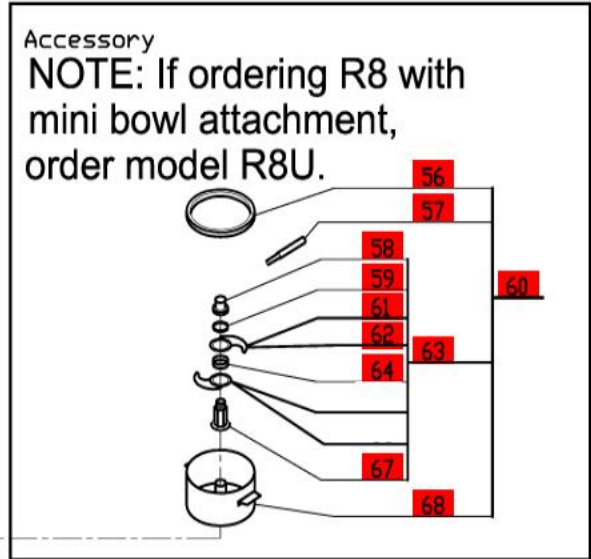

2- Speed, 208-240 Volt, 3 Phase, 60Hz.,
 Low Speed- 1725 RPM, 8.2 Amp, 2.0 HP.
 High Speed- 3450 RPM, 8.3 Amp, 3.0 HP.

**Click on Red Dot
 OR
 Call us
 800-465-6060**

NOTE: Slotted screws do not use a cover.