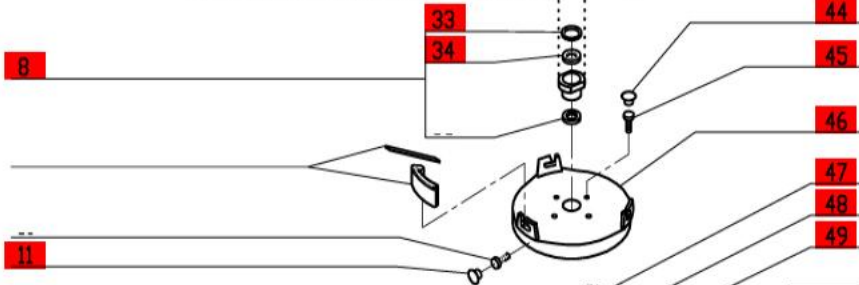

2- Speed, 208-240 Volt, 3 Phase, 60Hz.,
 Low Speed- 1725 RPM, 8.2 Amp, 2.0 HP.
 High Speed- 3450 RPM, 8.3 Amp, 3.0 HP.

**Click on Red Dot
 OR
 Call us
 800-465-6060**

NOTE: Slotted screws do not use a cover.