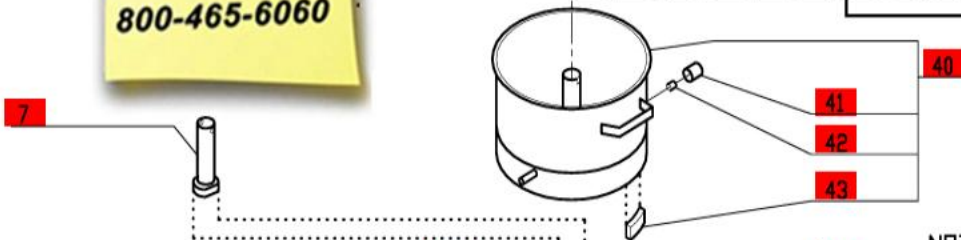

2- Speed, 208-240 Volt, 3 Phase, 60Hz.,
 Low Speed- 1725 RPM, 8.2 Amp, 2.0 HP.
 High Speed- 3450 RPM, 8.3 Amp, 3.0 HP.

**Click on Red Dot
 OR
 Call us
 800-465-6060**

NOTE: Slotted screws do not use a cover.