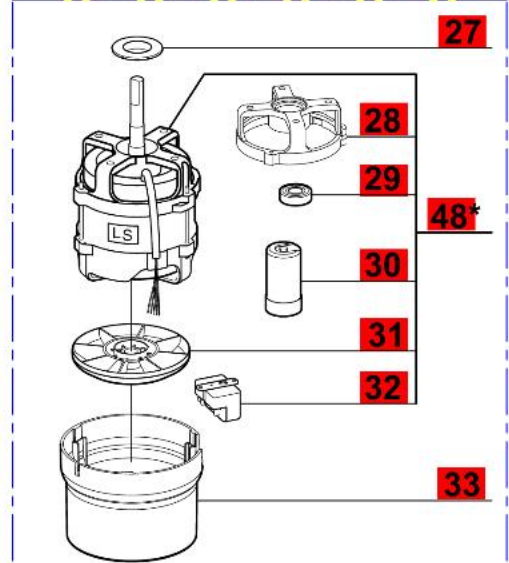

**Need Help
Call us
800-465-6060**

ETL LISTED 9900098
Conforms to
UL NSF/ANSI
Std 763 Std 8
Certified to
CAN/CSA
Std C22.2 No.195

LEROY SOMER MOTOR
Serial Number 414xxxxx03

* USE CONVERSION KIT ITEM 48 TO REPLACE COMPLETE LEROY SOMER MOTOR

ROBOT COUPE MOTOR
Serial Number 546xxxxx03