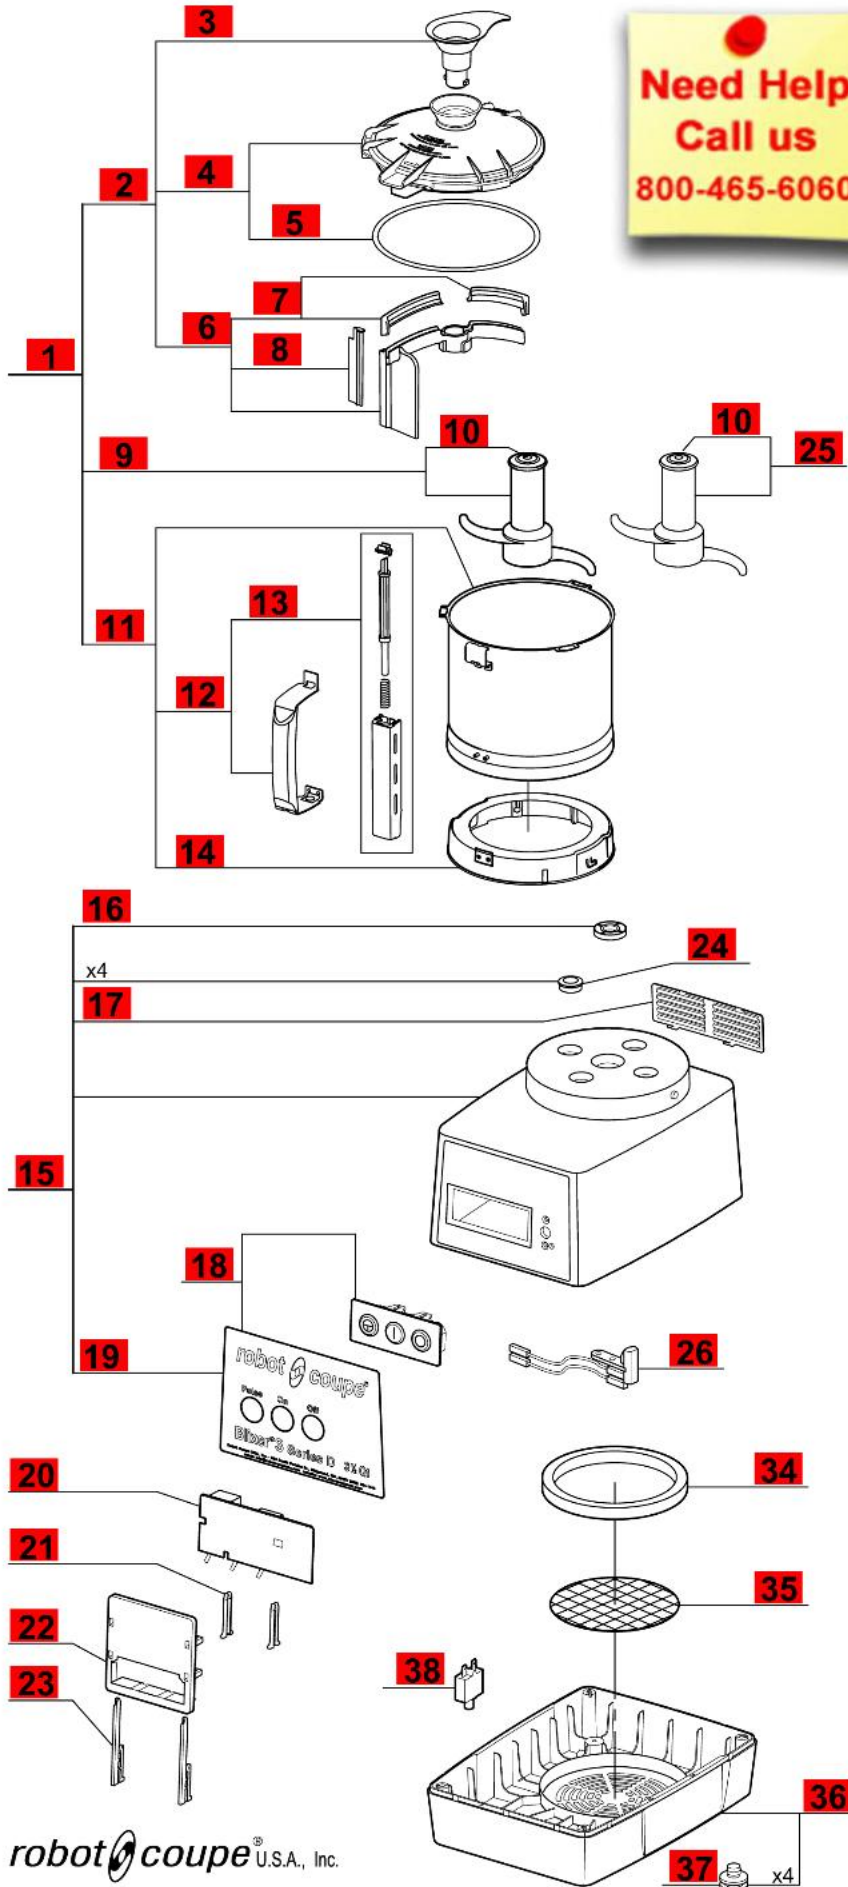

**Need Help
Call us
800-465-6060**

ETL LISTED 9900098
Conforms to
UL NSF/ANSI
Std 763 Std 8
Certified to
CAN/CSA
Std C22.2 No.195

LEROY SOMER MOTOR
Serial Number 414xxxxx03

* USE CONVERSION KIT ITEM 48 TO REPLACE COMPLETE LEROY SOMER MOTOR

ROBOT COUPE MOTOR
Serial Number 546xxxxx03