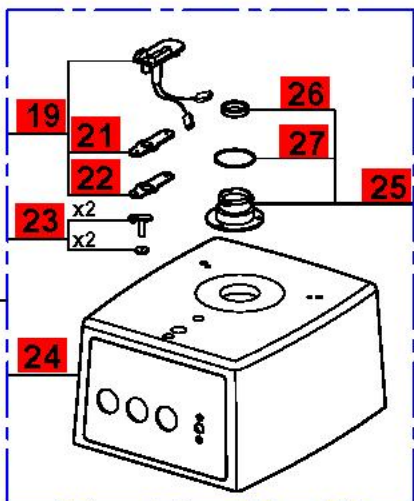

Click on Red Dot
 OR
 Call us
 800-465-6060

ETL Intertek
 ETL LISTED 54881
 Conforms to
 UL NSF/ANSI
 Std 763 Std 8
 Certified to
 CAN/CSA
 Std C22.2 No.195