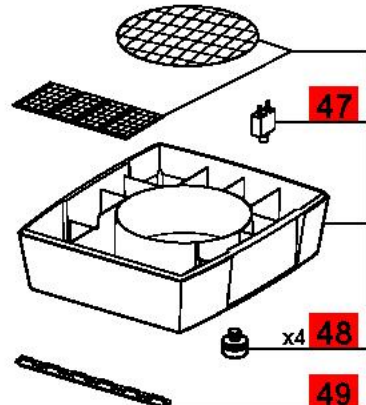

Click on Red Dot
 OR
 Call us
 800-465-6060

ETL Intertek
 ETL LISTED 54881
 Conforms to
 UL NSF/ANSI
 Std 763 Std 8
 Certified to
 CAN/CSA
 Std C22.2 No.195