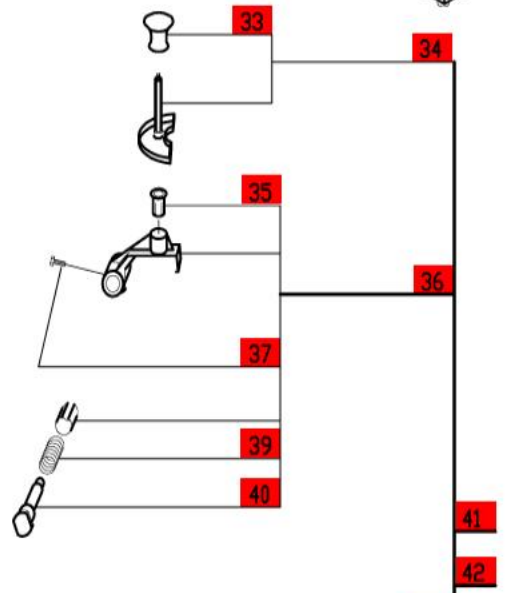

CL50 Series B

Series B Machines # 98/xxxxx and up

1- Speed, 120 Volt, 1 Phase, 60Hz., 1/2 HP.

425 RPM, 12 Amps

Use C Designated Plates.

Click on Red Dot
OR
Call us
800-465-6060

(Optional)
extra
safety

ACCESSORIES

NOTE:
Use C designated plates