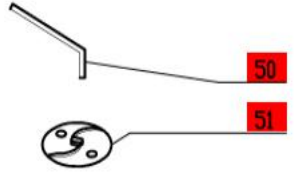

CL50 Series B

Series B Machines # 98/xxxxx and up

1- Speed, 120 Volt, 1 Phase, 60Hz., 1/2 HP.

425 RPM, 12 Amps

Use C Designated Plates.

Click on Red Dot
OR
Call us
800-465-6060

(Optional)
extra
safety

ACCESSORIES

NOTE:
Use C designated plates