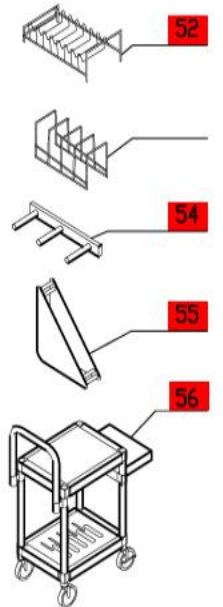

CL50 Series B

Series B Machines # 98/xxxxx and up

1- Speed, 120 Volt, 1 Phase, 60Hz., 1/2 HP.

425 RPM, 12 Amps

Use C Designated Plates.

Click on Red Dot
OR
Call us
800-465-6060

(Optional)
extra
safety

ACCESSORIES

NOTE:
Use C designated plates