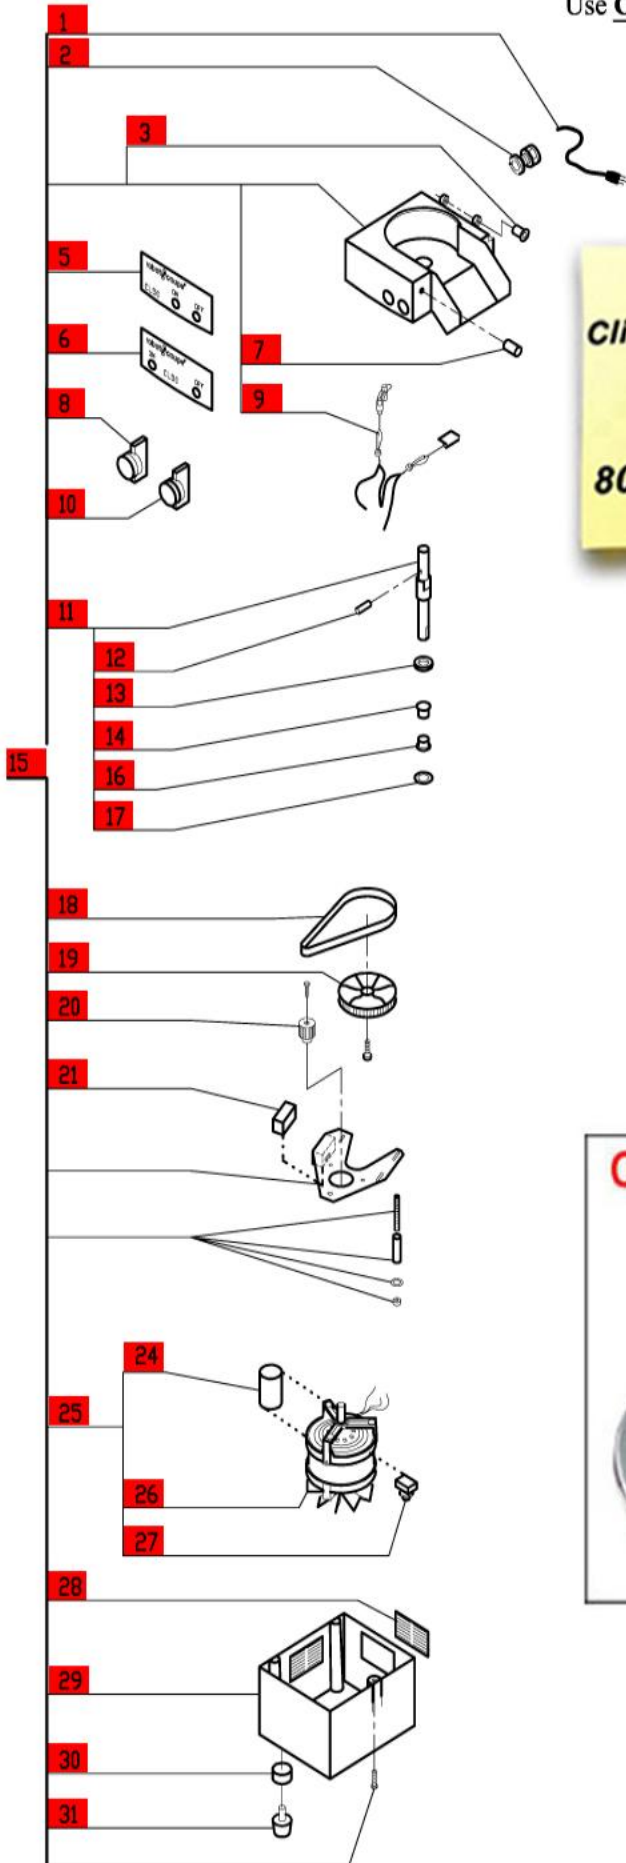

CL50 Series B

Series B Machines # 98/xxxxx and up

1- Speed, 120 Volt, 1 Phase, 60Hz., 1/2 HP.

425 RPM, 12 Amps

Use C Designated Plates.

Click on Red Dot
OR
Call us
800-465-6060

(Optional)
extra
safety

ACCESSORIES

NOTE:
Use C designated plates