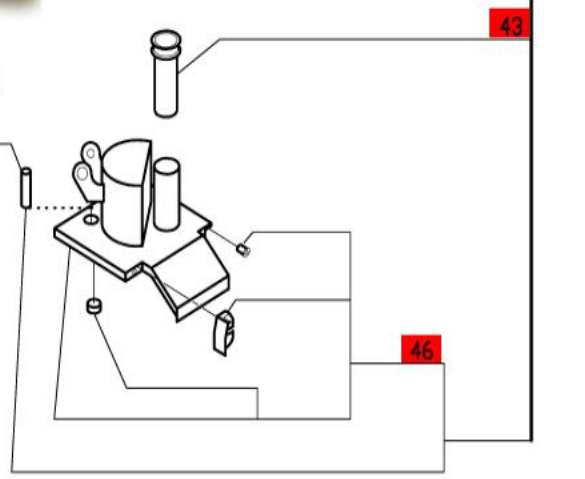

CL50 Series B

Series B Machines # 98/xxxxx and up

1- Speed, 120 Volt, 1 Phase, 60Hz., 1/2 HP.

425 RPM, 12 Amps

Use C Designated Plates.

Click on Red Dot
OR
Call us
800-465-6060

(Optional)
extra
safety

ACCESSORIES

NOTE:
Use C designated plates