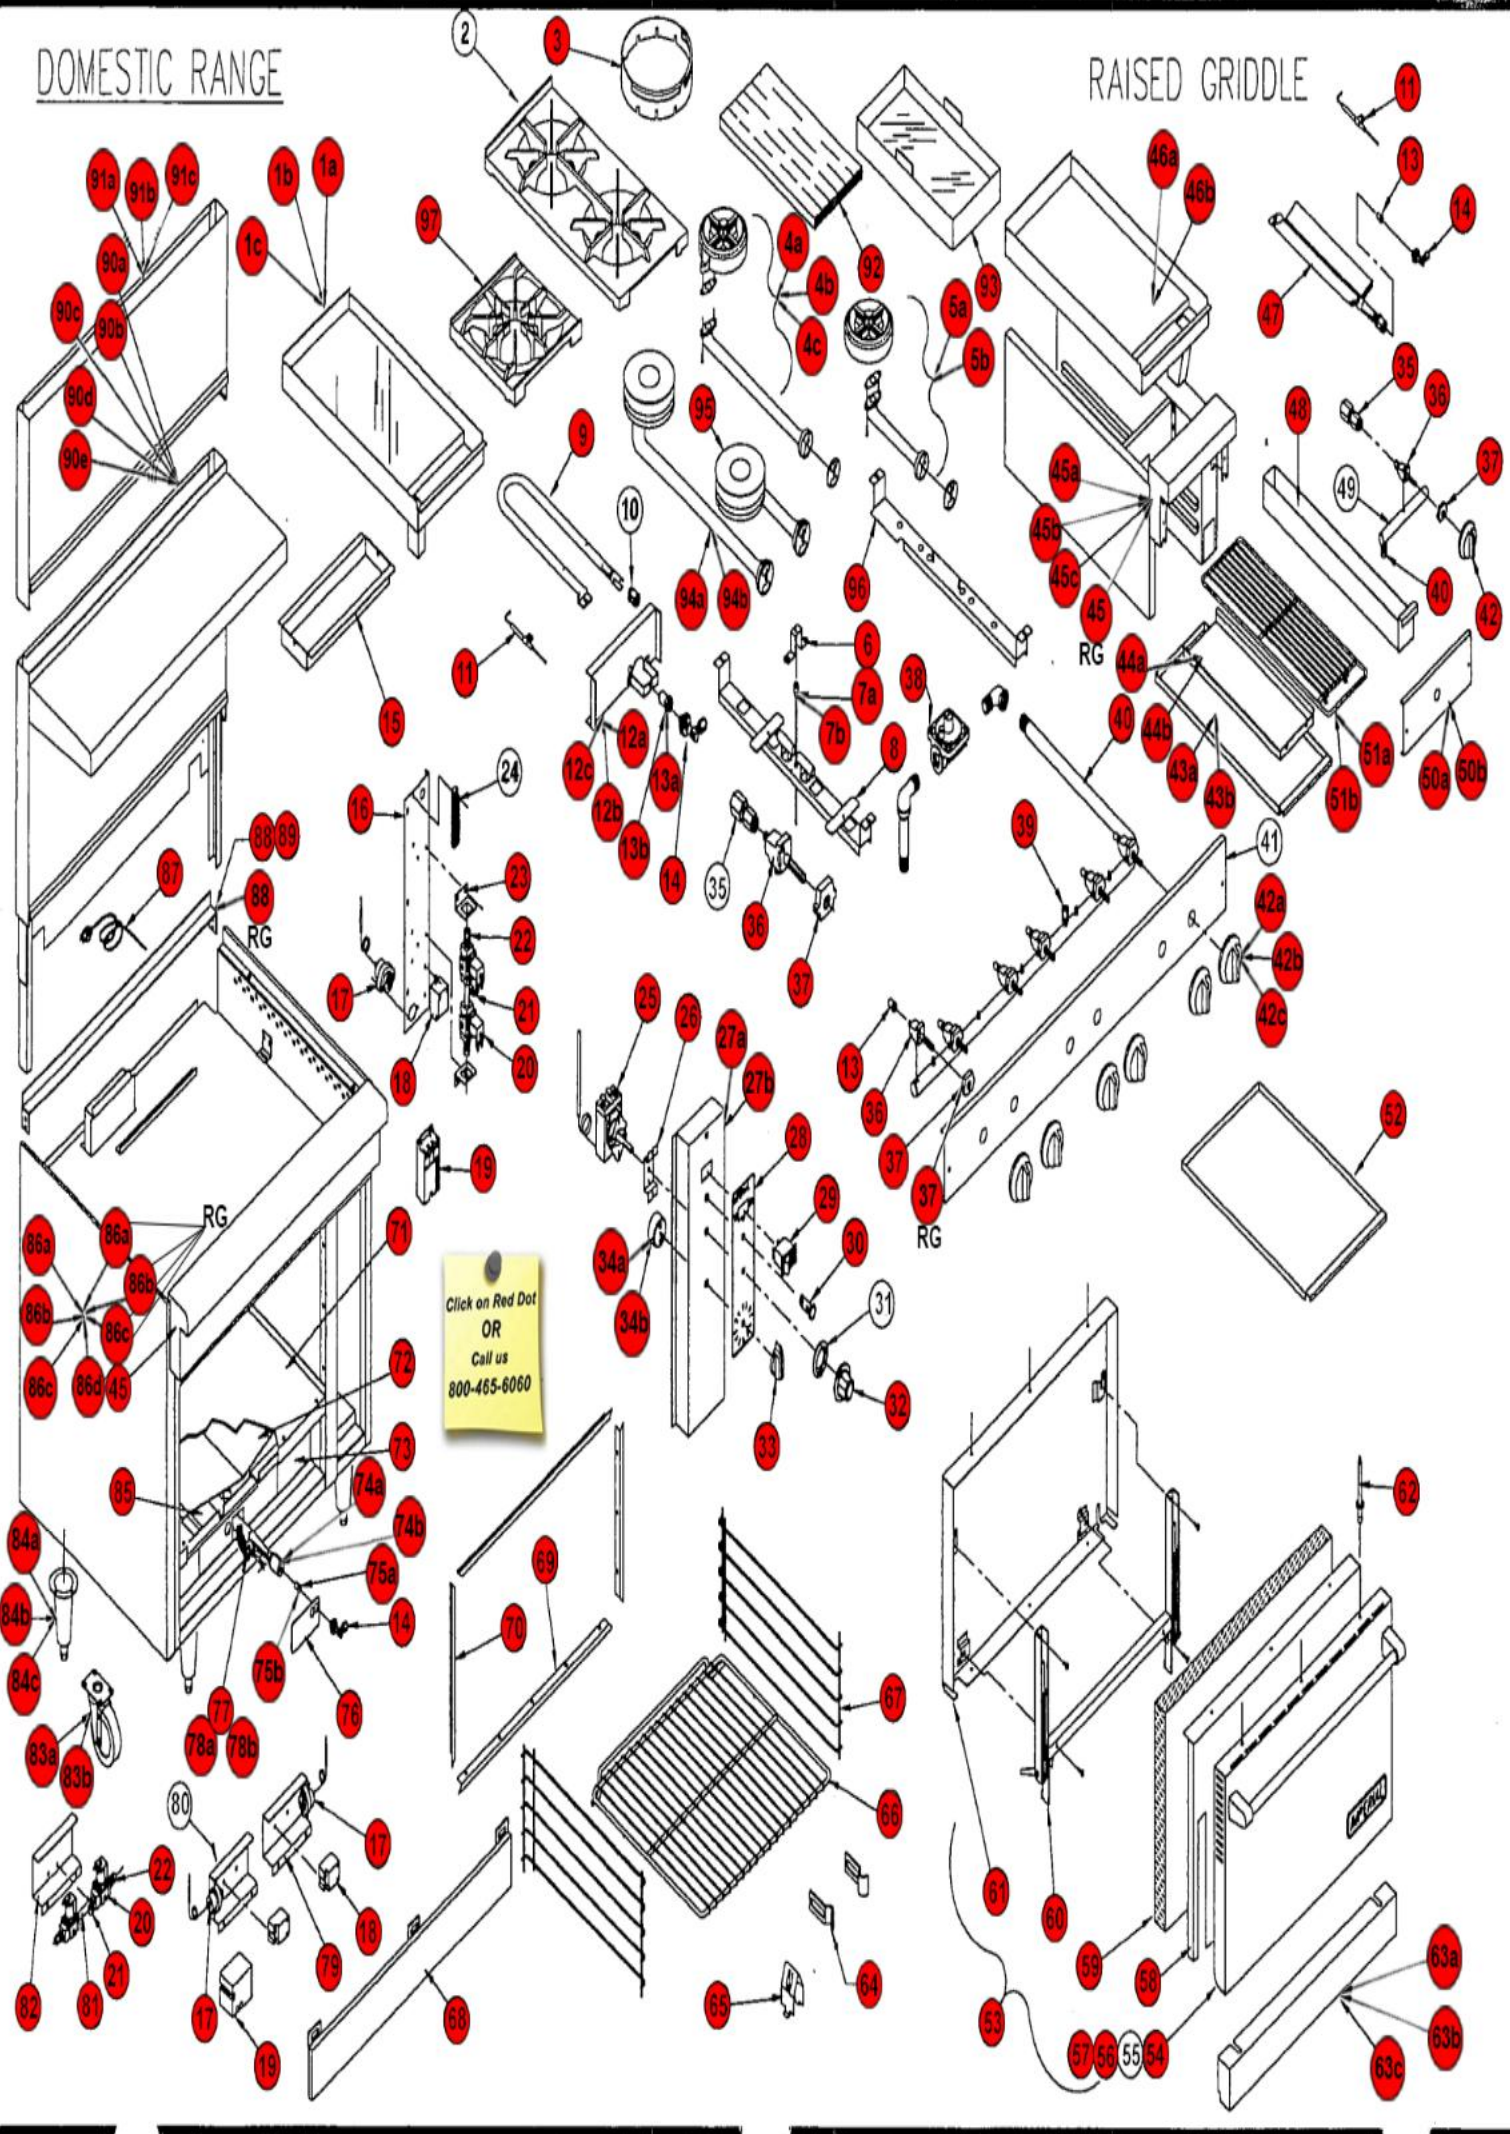

DOMESTIC RANGE

RAISED GRIDDLE

Click on Red Dot
OR
Call us
800-465-6060