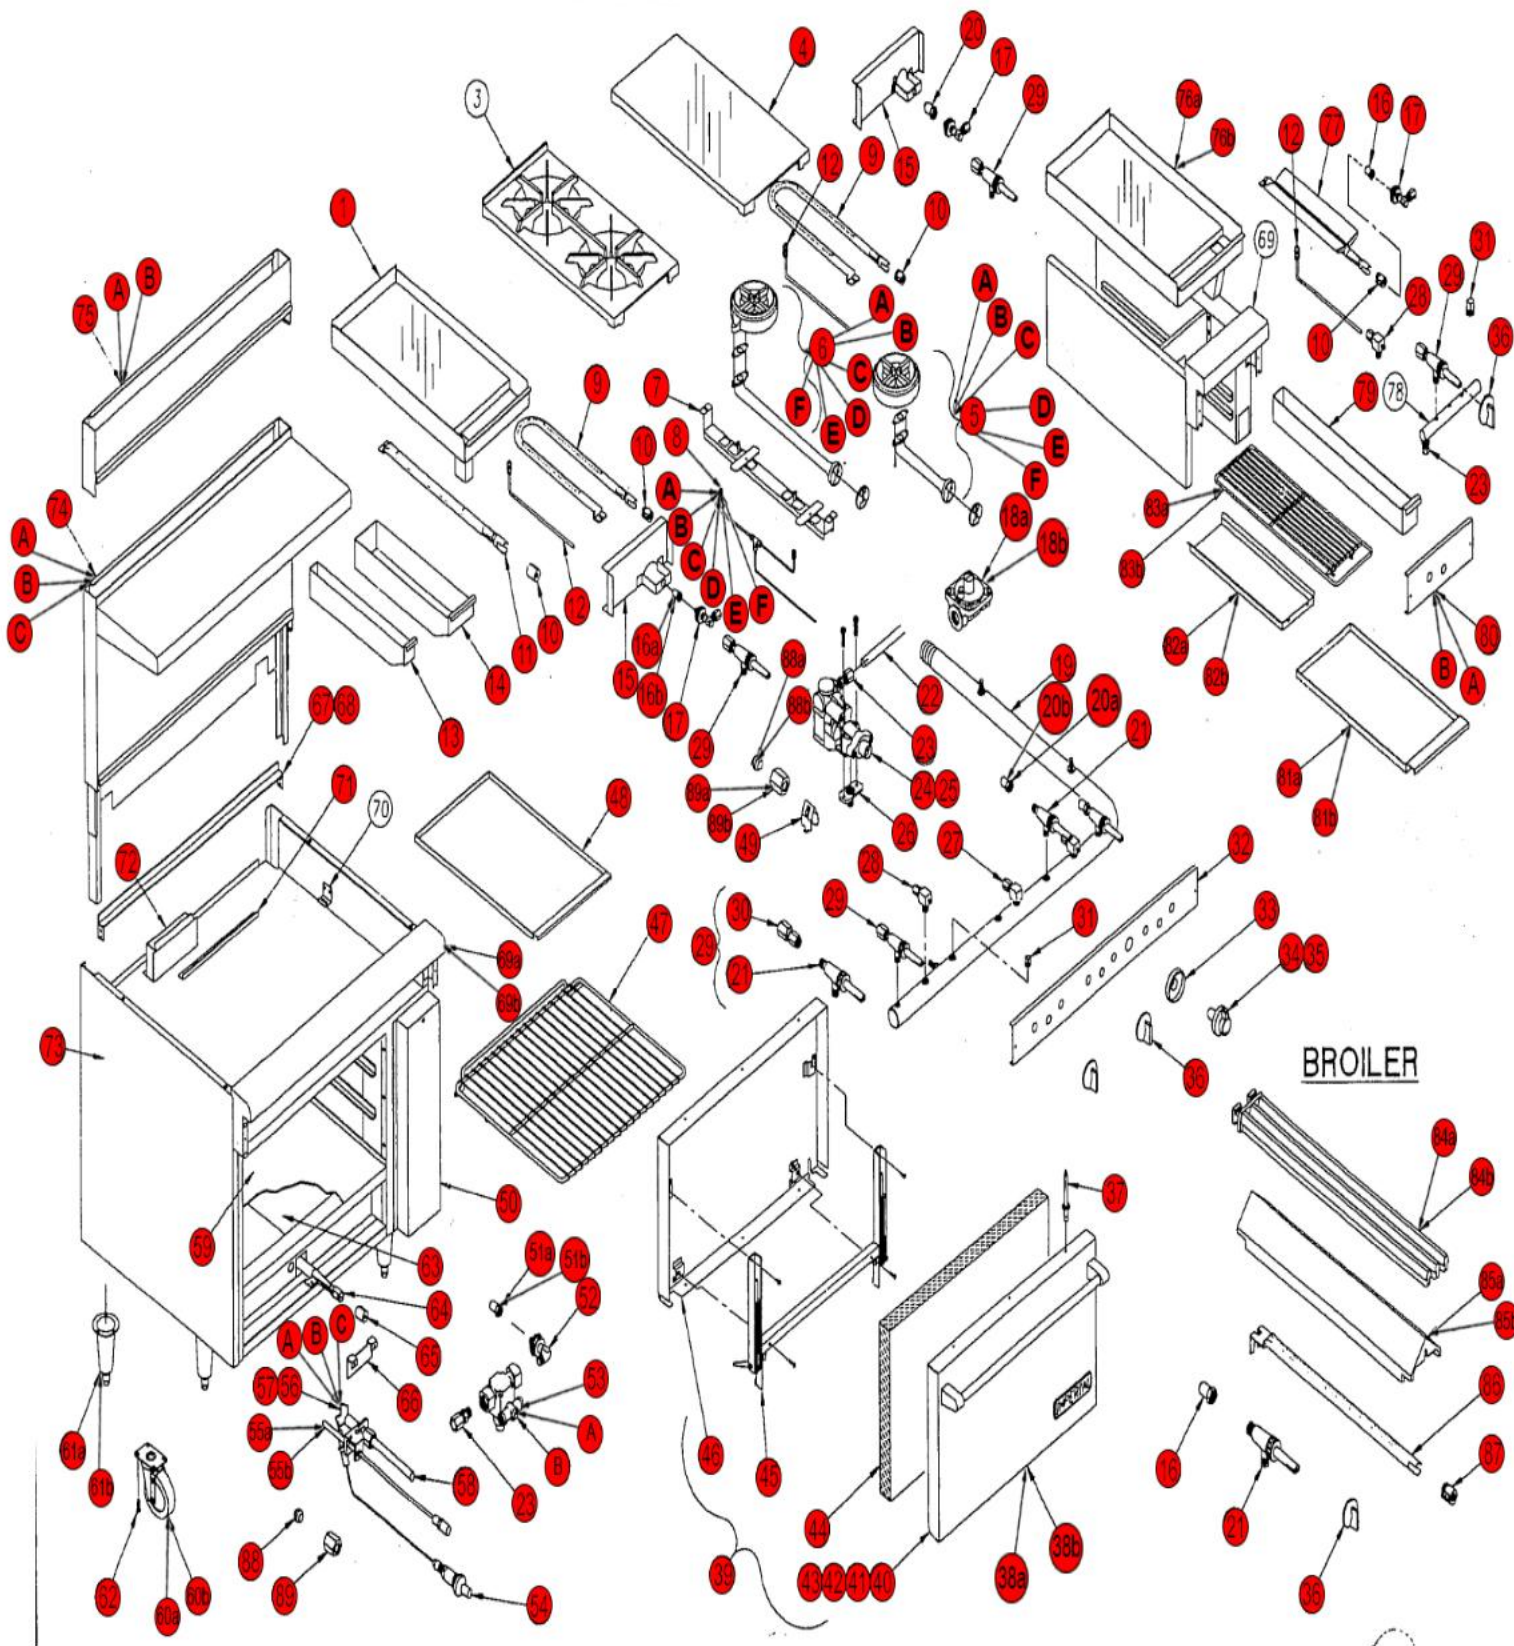

Click on Red Dot
OR
Call us
800-465-6060

MEDIUM DUTY RANGE

RAISED GRIDDLE

BROILER