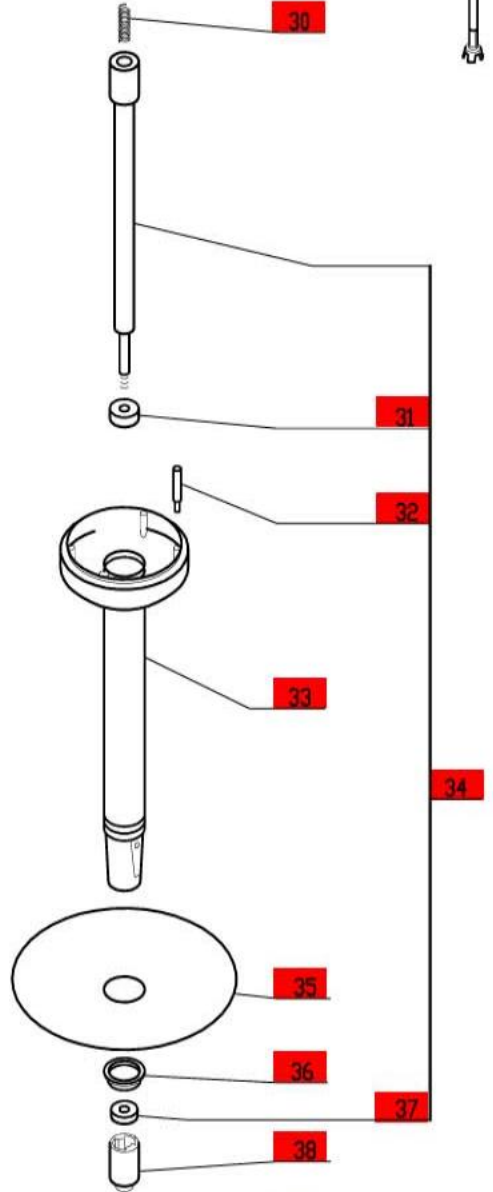

# MP600

1- Speed, 120 Volt, 1 Phase, 60Hz.,  
9,000 RPM, 920 Watt, 7.7 Amp

If replacing internal parts within dashed lines, order a set of replacement screw caps, part # MP29544.

**Click on Red Dot  
OR  
Call us  
800-465-6060**