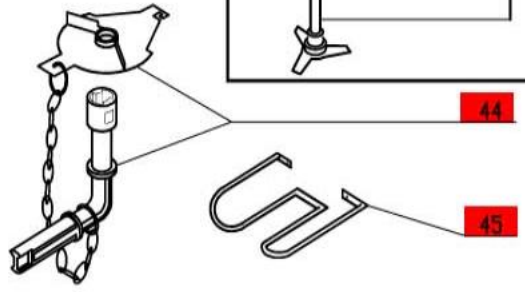

# MP600

1- Speed, 120 Volt, 1 Phase, 60Hz.,  
9,000 RPM, 920 Watt, 7.7 Amp

If replacing internal parts within dashed lines, order a set of replacement screw caps, part # MP29544.

**Click on Red Dot  
OR  
Call us  
800-465-6060**