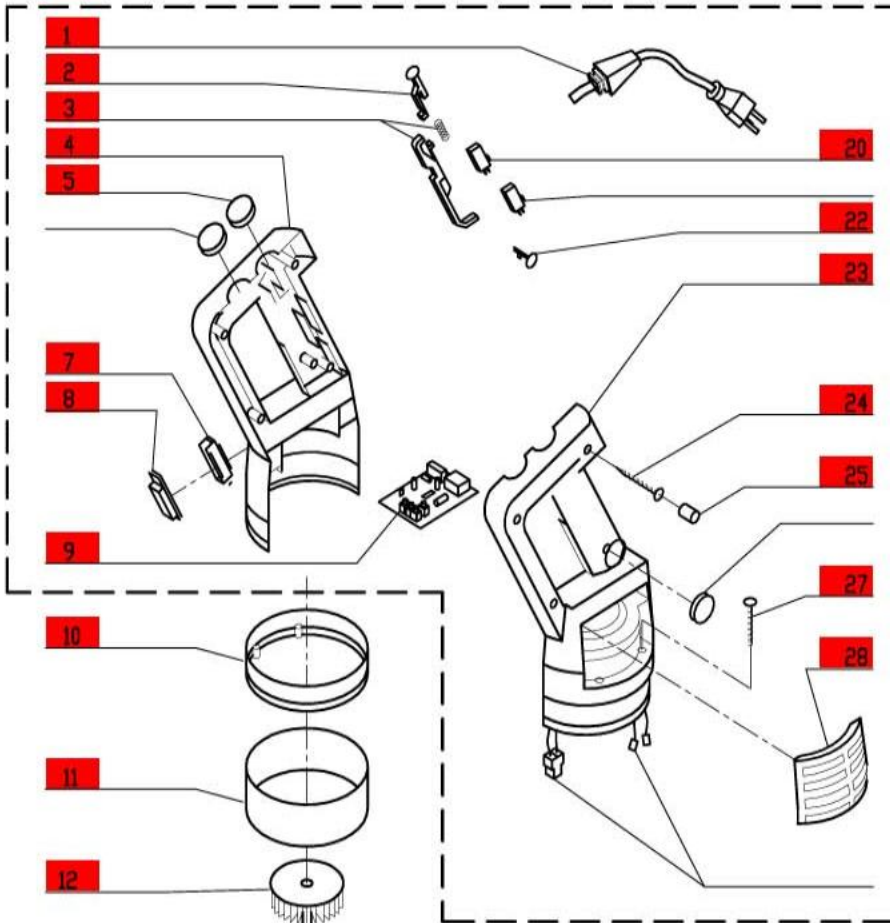

# MP600

1- Speed, 120 Volt, 1 Phase, 60Hz.,  
9,000 RPM, 920 Watt, 7.7 Amp

If replacing internal parts within dashed lines, order a set of replacement screw caps, part # MP29544.

**Click on Red Dot  
OR  
Call us  
800-465-6060**