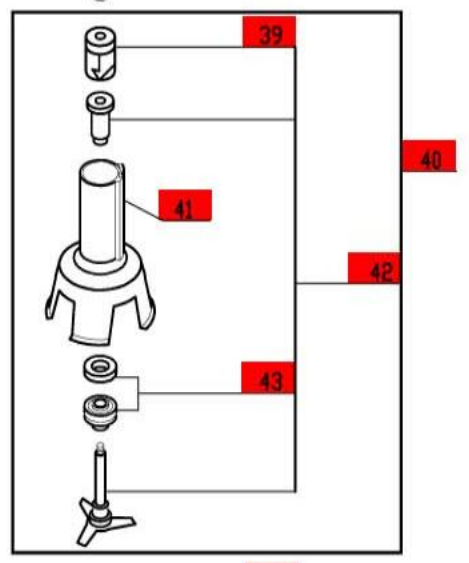

# MP600

1- Speed, 120 Volt, 1 Phase, 60Hz.,  
9,000 RPM, 920 Watt, 7.7 Amp

If replacing internal parts within dashed lines, order a set of replacement screw caps, part # MP29544.

**Click on Red Dot  
OR  
Call us  
800-465-6060**