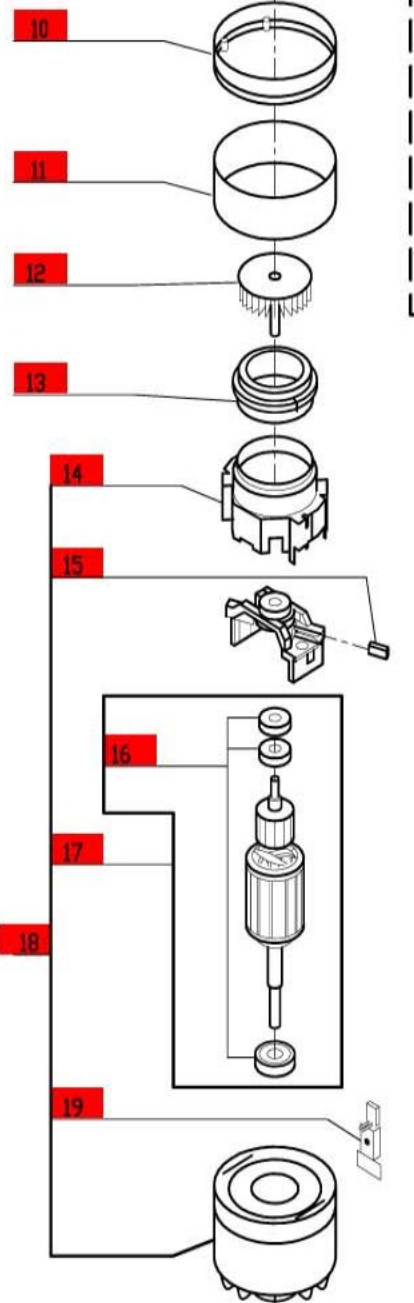

# MP600

1- Speed, 120 Volt, 1 Phase, 60Hz.,  
9,000 RPM, 920 Watt, 7.7 Amp

If replacing internal parts within dashed lines, order a set of replacement screw caps, part # MP29544.

**Click on Red Dot  
OR  
Call us  
800-465-6060**