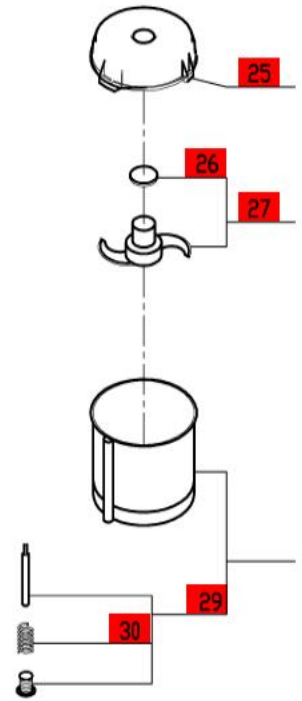

Serial Numbers-145xxxxx03  
 1-Speed, 120 Volt, 1 Phase, 60Hz., 5/16 HP.  
 1725 RPM, 7 Amps

**Click on Red Dot  
 OR  
 Call us  
 800-465-6060**

**ACCESSORIES**

If ordering the R100B with the clear bowl option (117900), order model number R100BCLR.