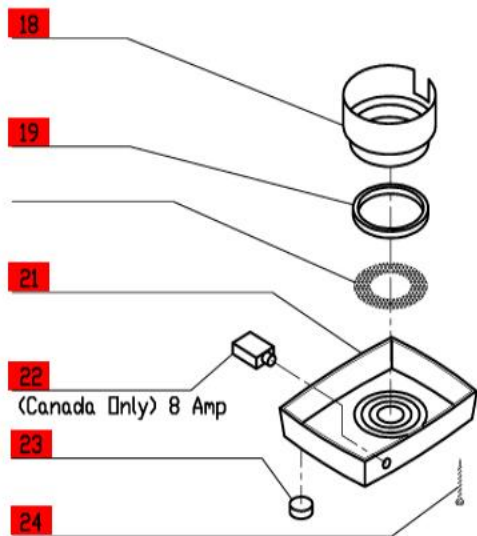

Serial Numbers-145xxxxx03  
 1-Speed, 120 Volt, 1 Phase, 60Hz., 5/16 HP.  
 1725 RPM, 7 Amps

**Click on Red Dot  
 OR  
 Call us  
 800-465-6060**

**ACCESSORIES**

If ordering the R100B with the clear bowl option (117900), order model number R100BCLR.