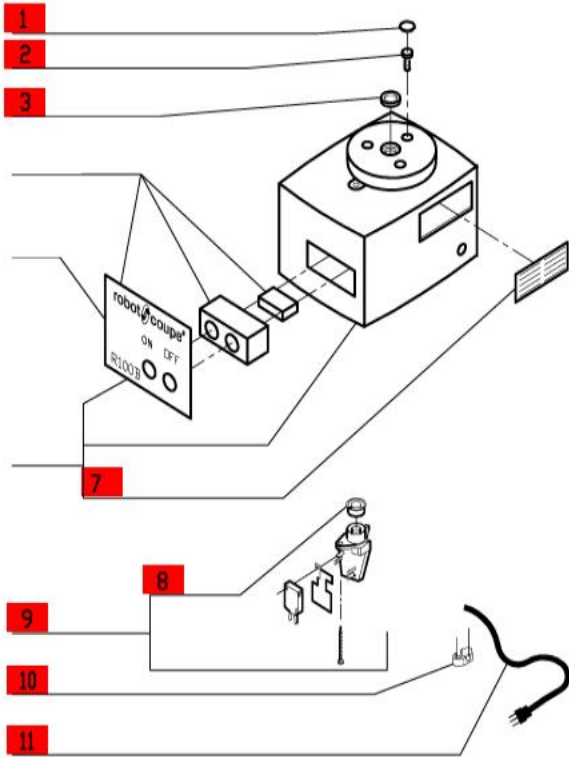

Serial Numbers-145xxxxx03  
 1-Speed, 120 Volt, 1 Phase, 60Hz., 5/16 HP.  
 1725 RPM, 7 Amps

**Click on Red Dot  
 OR  
 Call us  
 800-465-6060**

**ACCESSORIES**

If ordering the R100B with the clear bowl option (117900), order model number R100BCLR.