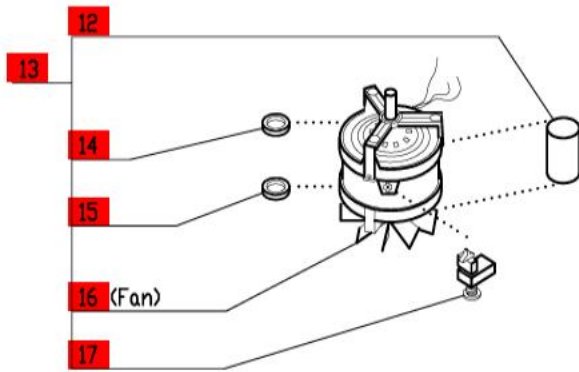

Serial Numbers-145xxxxx03  
 1-Speed, 120 Volt, 1 Phase, 60Hz., 5/16 HP.  
 1725 RPM, 7 Amps

**Click on Red Dot  
 OR  
 Call us  
 800-465-6060**

**ACCESSORIES**

If ordering the R100B with the clear bowl option (117900), order model number R100BCLR.