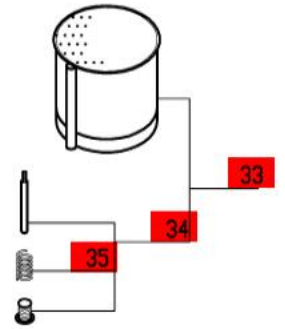

R100 Plus

1-Speed, 120 Volt, 1 Phase, 60Hz., 5/16 HP.

1725 RPM, 7 Amps

Click on Red Dot
OR
Call us
800-465-6060

ACCESSORIES