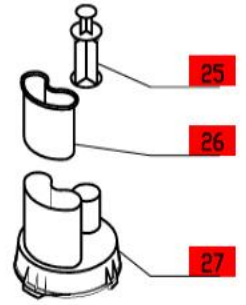

R100 Plus

1-Speed, 120 Volt, 1 Phase, 60Hz., 5/16 HP.

1725 RPM, 7 Amps

Click on Red Dot
OR
Call us
800-465-6060

ACCESSORIES