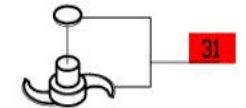

R100 Plus

1-Speed, 120 Volt, 1 Phase, 60Hz., 5/16 HP.

1725 RPM, 7 Amps

Click on Red Dot
OR
Call us
800-465-6060

ACCESSORIES