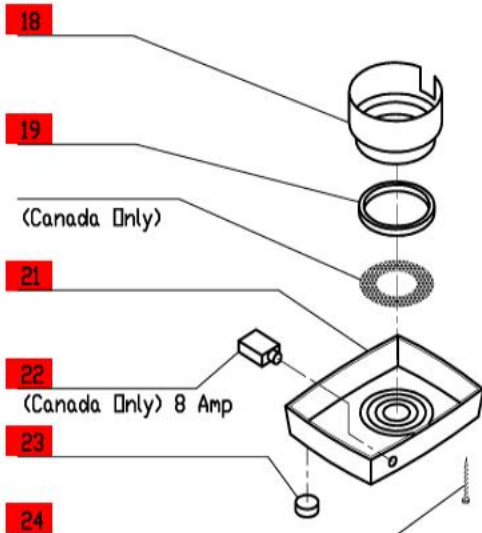

R100 Plus

1-Speed, 120 Volt, 1 Phase, 60Hz., 5/16 HP.

1725 RPM, 7 Amps

Click on Red Dot
OR
Call us
800-465-6060

ACCESSORIES