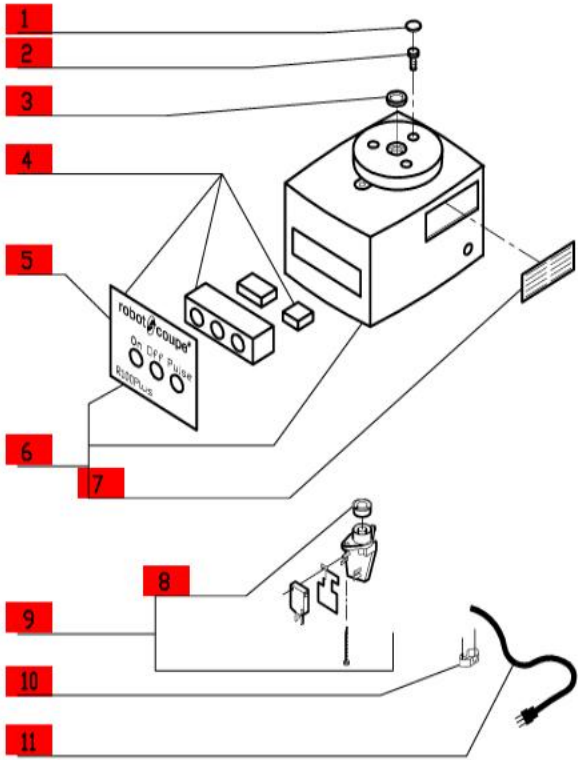

R100 Plus

1-Speed, 120 Volt, 1 Phase, 60Hz., 5/16 HP.

1725 RPM, 7 Amps

Click on Red Dot
OR
Call us
800-465-6060

ACCESSORIES