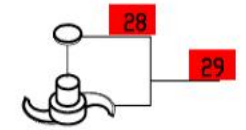

R100 Plus

1-Speed, 120 Volt, 1 Phase, 60Hz., 5/16 HP.

1725 RPM, 7 Amps

Click on Red Dot
OR
Call us
800-465-6060

ACCESSORIES