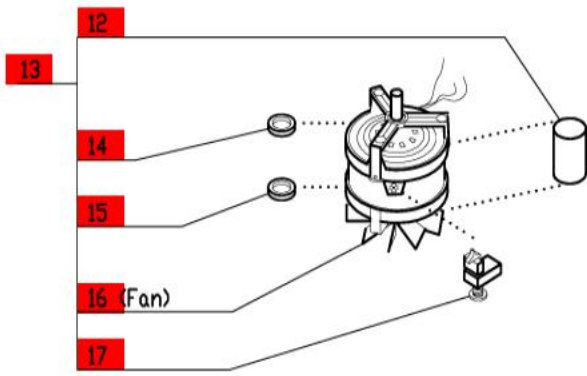

R100 Plus

1-Speed, 120 Volt, 1 Phase, 60Hz., 5/16 HP.

1725 RPM, 7 Amps

Click on Red Dot
OR
Call us
800-465-6060

ACCESSORIES