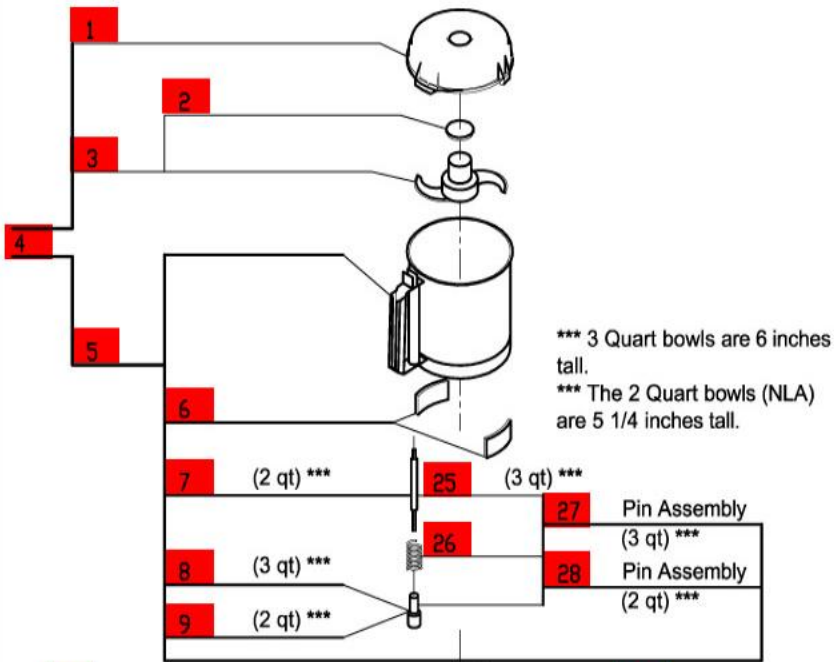

# R2 Ultra B

Serial Number Series- R2Uxxxxx Also, 231xxxxx03

1- Speed, 120 Volt, 1 Phase, 60Hz., 1 HP.

1725 RPM, 7 Amps

ACCESSORIES