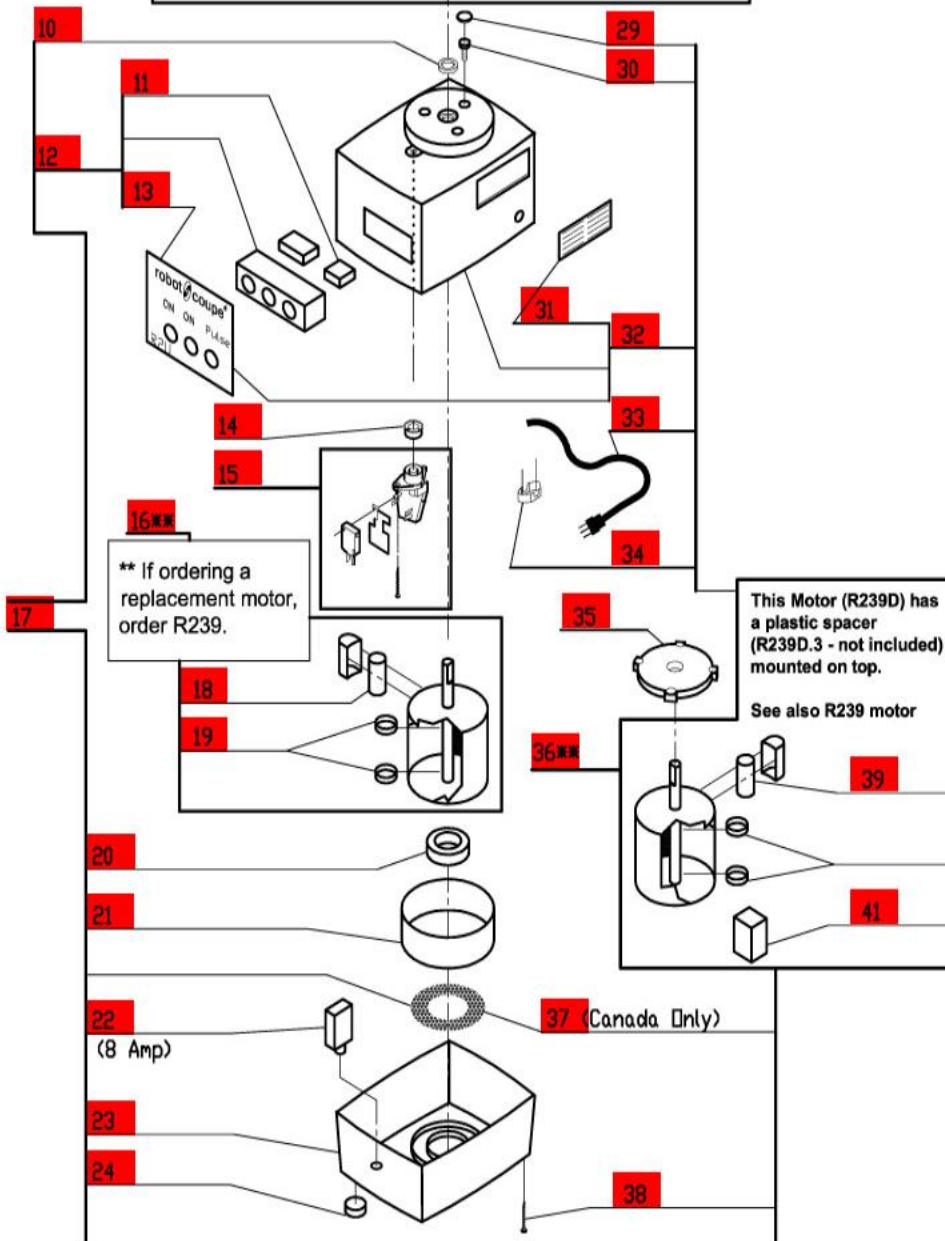

# R2 Ultra B

Serial Number Series- R2Uxxxxx Also, 231xxxxx03

1- Speed, 120 Volt, 1 Phase, 60Hz., 1 HP.

1725 RPM, 7 Amps

ACCESSORIES