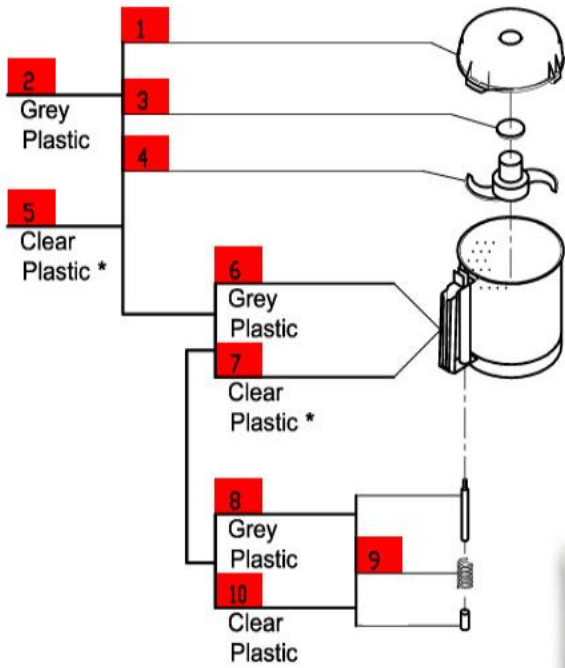

R2B (3 Quart)

Serial Numbers-246xxxxx03
 1-Speed, 120 Volt, 1 Phase, 60Hz., 1/2 HP.
 1725 RPM, 7 Amps

* If ordering the R2B (bowl only) with the clear bowl, order model number R2BCLR

**Click on Red Dot
 OR
 Call us
 800-465-6060**