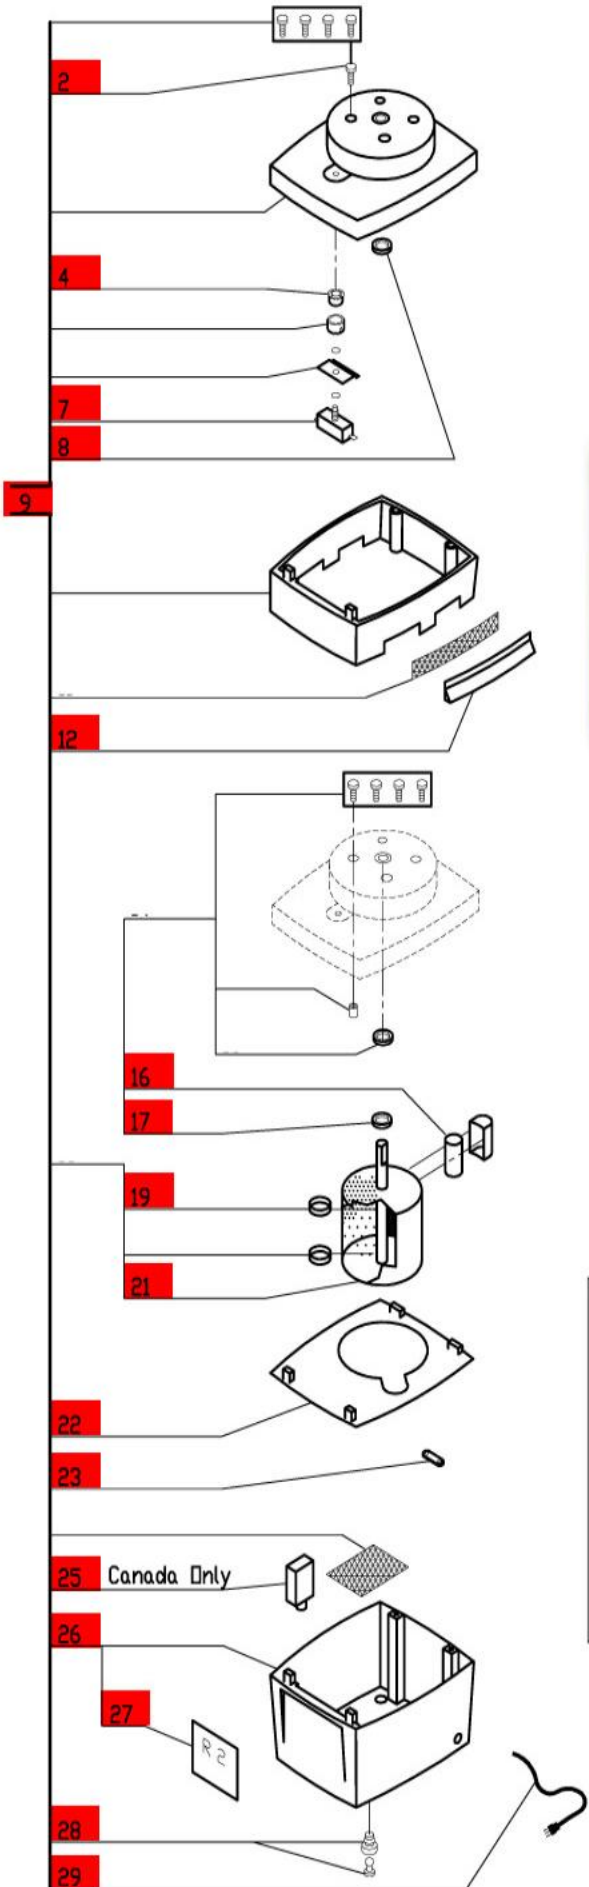

# R2C (old style)

Old Style Machines-Machines with no push buttons

1-Speed, 120 Volt, 1 Phase, 60Hz., 1/2 HP.

1725 RPM, 7 Amps

Click on Red Dot  
OR  
Call us  
800-465-6060