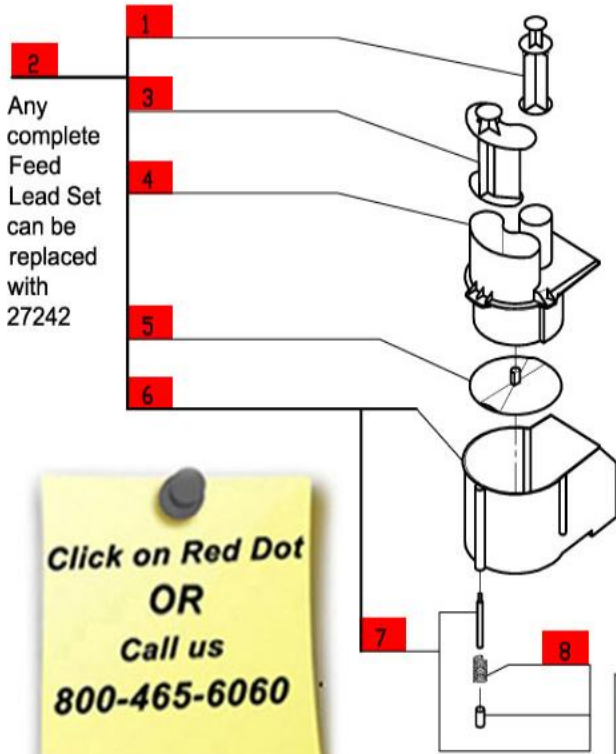

R2NCLR (3 Quart)

Serial Numbers-246xxxxx03
 1-Speed, 120 Volt, 1 Phase, 60Hz., 1/2 HP.
 1725 RPM, 7 Amps

Click on Red Dot
 OR
 Call us
 800-465-6060

* If ordering the R2NCLR with a bowl only, order model R2BCLR