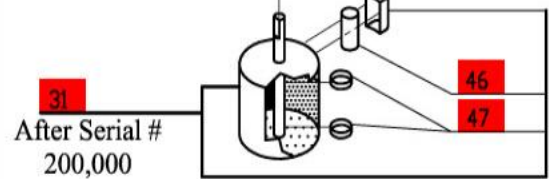

R2NCLR (3 Quart)

Serial Numbers-246xxxxx03
 1-Speed, 120 Volt, 1 Phase, 60Hz., 1/2 HP.
 1725 RPM, 7 Amps

Click on Red Dot
 OR
 Call us
 800-465-6060

* If ordering the R2NCLR with a bowl only, order model R2BCLR