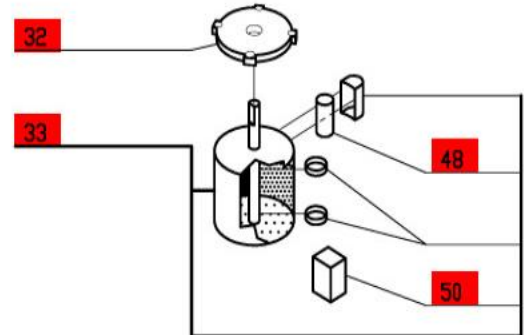

R2NCLR (3 Quart)

Serial Numbers-246xxxxx03
 1-Speed, 120 Volt, 1 Phase, 60Hz., 1/2 HP.
 1725 RPM, 7 Amps

Click on Red Dot
 OR
 Call us
 800-465-6060

* If ordering the R2NCLR with a bowl only, order model R2BCLR