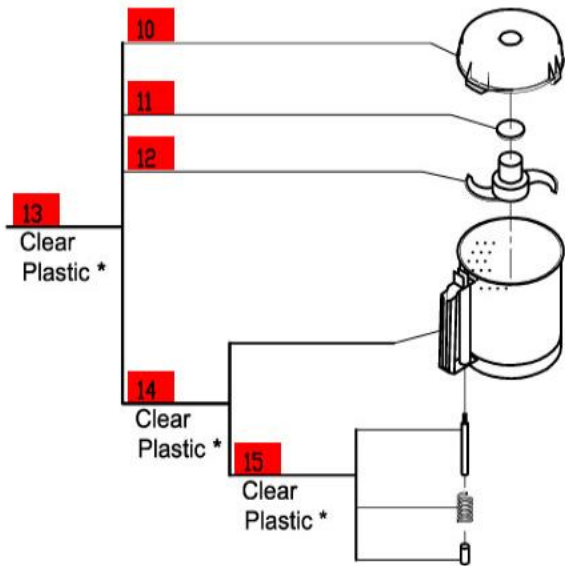

R2NCLR (3 Quart)

Serial Numbers-246xxxxx03
 1-Speed, 120 Volt, 1 Phase, 60Hz., 1/2 HP.
 1725 RPM, 7 Amps

Click on Red Dot
 OR
 Call us
 800-465-6060

* If ordering the R2NCLR with a bowl only, order model R2BCLR