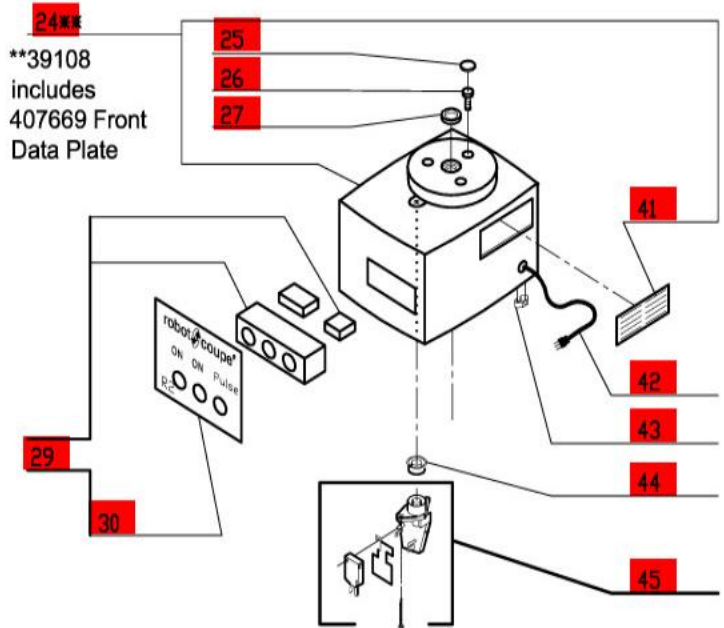

R2NCLR (3 Quart)

Serial Numbers-246xxxxx03
 1-Speed, 120 Volt, 1 Phase, 60Hz., 1/2 HP.
 1725 RPM, 7 Amps

Click on Red Dot
 OR
 Call us
 800-465-6060

* If ordering the R2NCLR with a bowl only, order model R2BCLR