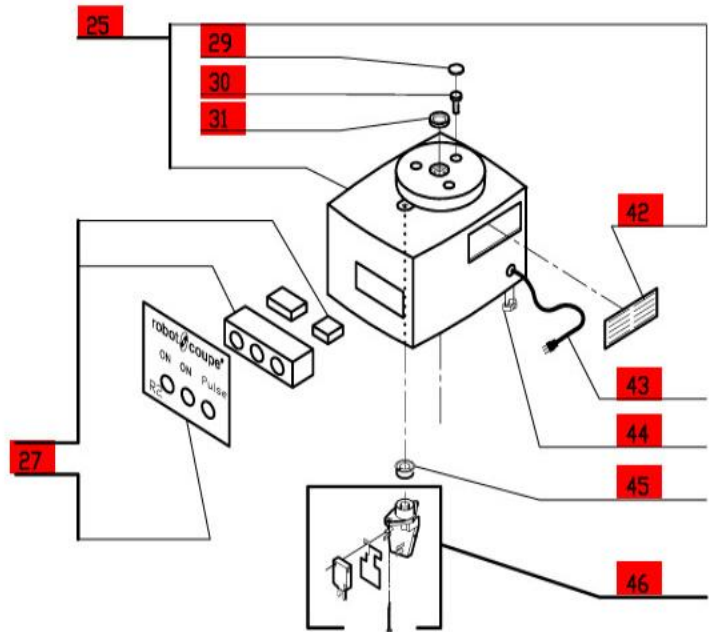

Serial Numbers-244xxxxx03  
 1-Speed, 120 Volt, 1 Phase, 60Hz., 1/2 HP.  
 1725 RPM, 7 Amps

Click on Red Dot  
 OR  
 Call us  
 800-465-6060

ACCESSORIES