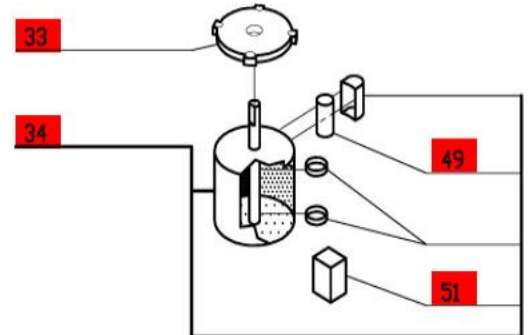

Serial Numbers-244xxxxx03  
 1-Speed, 120 Volt, 1 Phase, 60Hz., 1/2 HP.  
 1725 RPM, 7 Amps

Click on Red Dot  
 OR  
 Call us  
 800-465-6060

ACCESSORIES