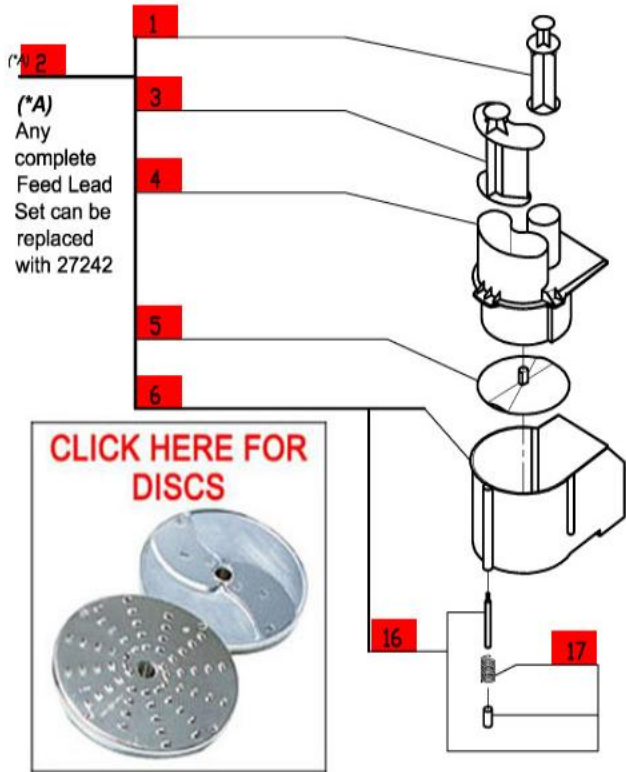

Serial Numbers-244xxxxx03  
 1-Speed, 120 Volt, 1 Phase, 60Hz., 1/2 HP.  
 1725 RPM, 7 Amps

Click on Red Dot  
 OR  
 Call us  
 800-465-6060

ACCESSORIES