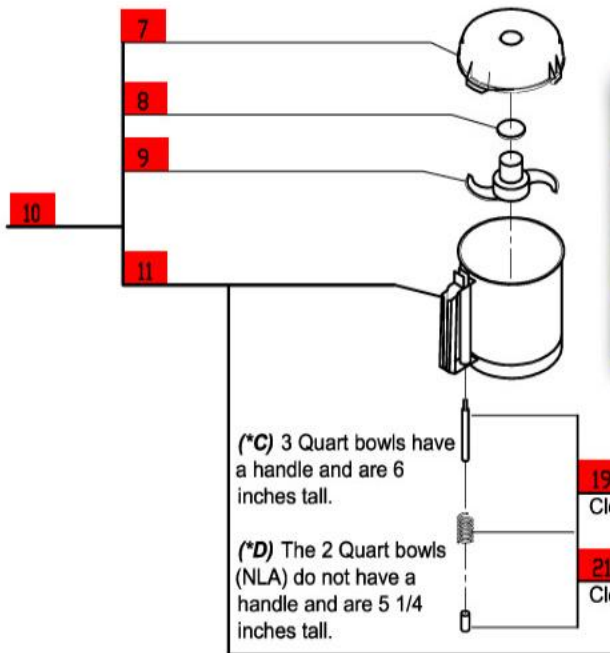

Serial Numbers-244xxxxx03  
 1-Speed, 120 Volt, 1 Phase, 60Hz., 1/2 HP.  
 1725 RPM, 7 Amps

Click on Red Dot  
 OR  
 Call us  
 800-465-6060

ACCESSORIES