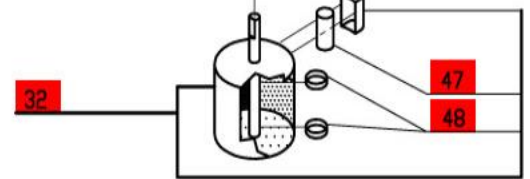

Serial Numbers-244xxxxx03  
 1-Speed, 120 Volt, 1 Phase, 60Hz., 1/2 HP.  
 1725 RPM, 7 Amps

Click on Red Dot  
 OR  
 Call us  
 800-465-6060

ACCESSORIES