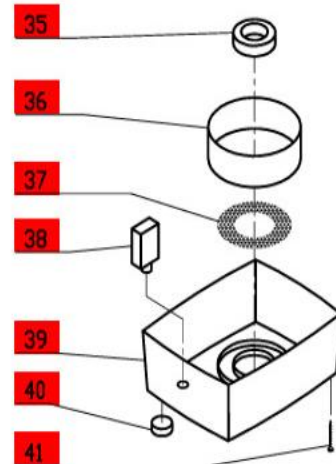

Serial Numbers-244xxxxx03  
 1-Speed, 120 Volt, 1 Phase, 60Hz., 1/2 HP.  
 1725 RPM, 7 Amps

Click on Red Dot  
 OR  
 Call us  
 800-465-6060

ACCESSORIES