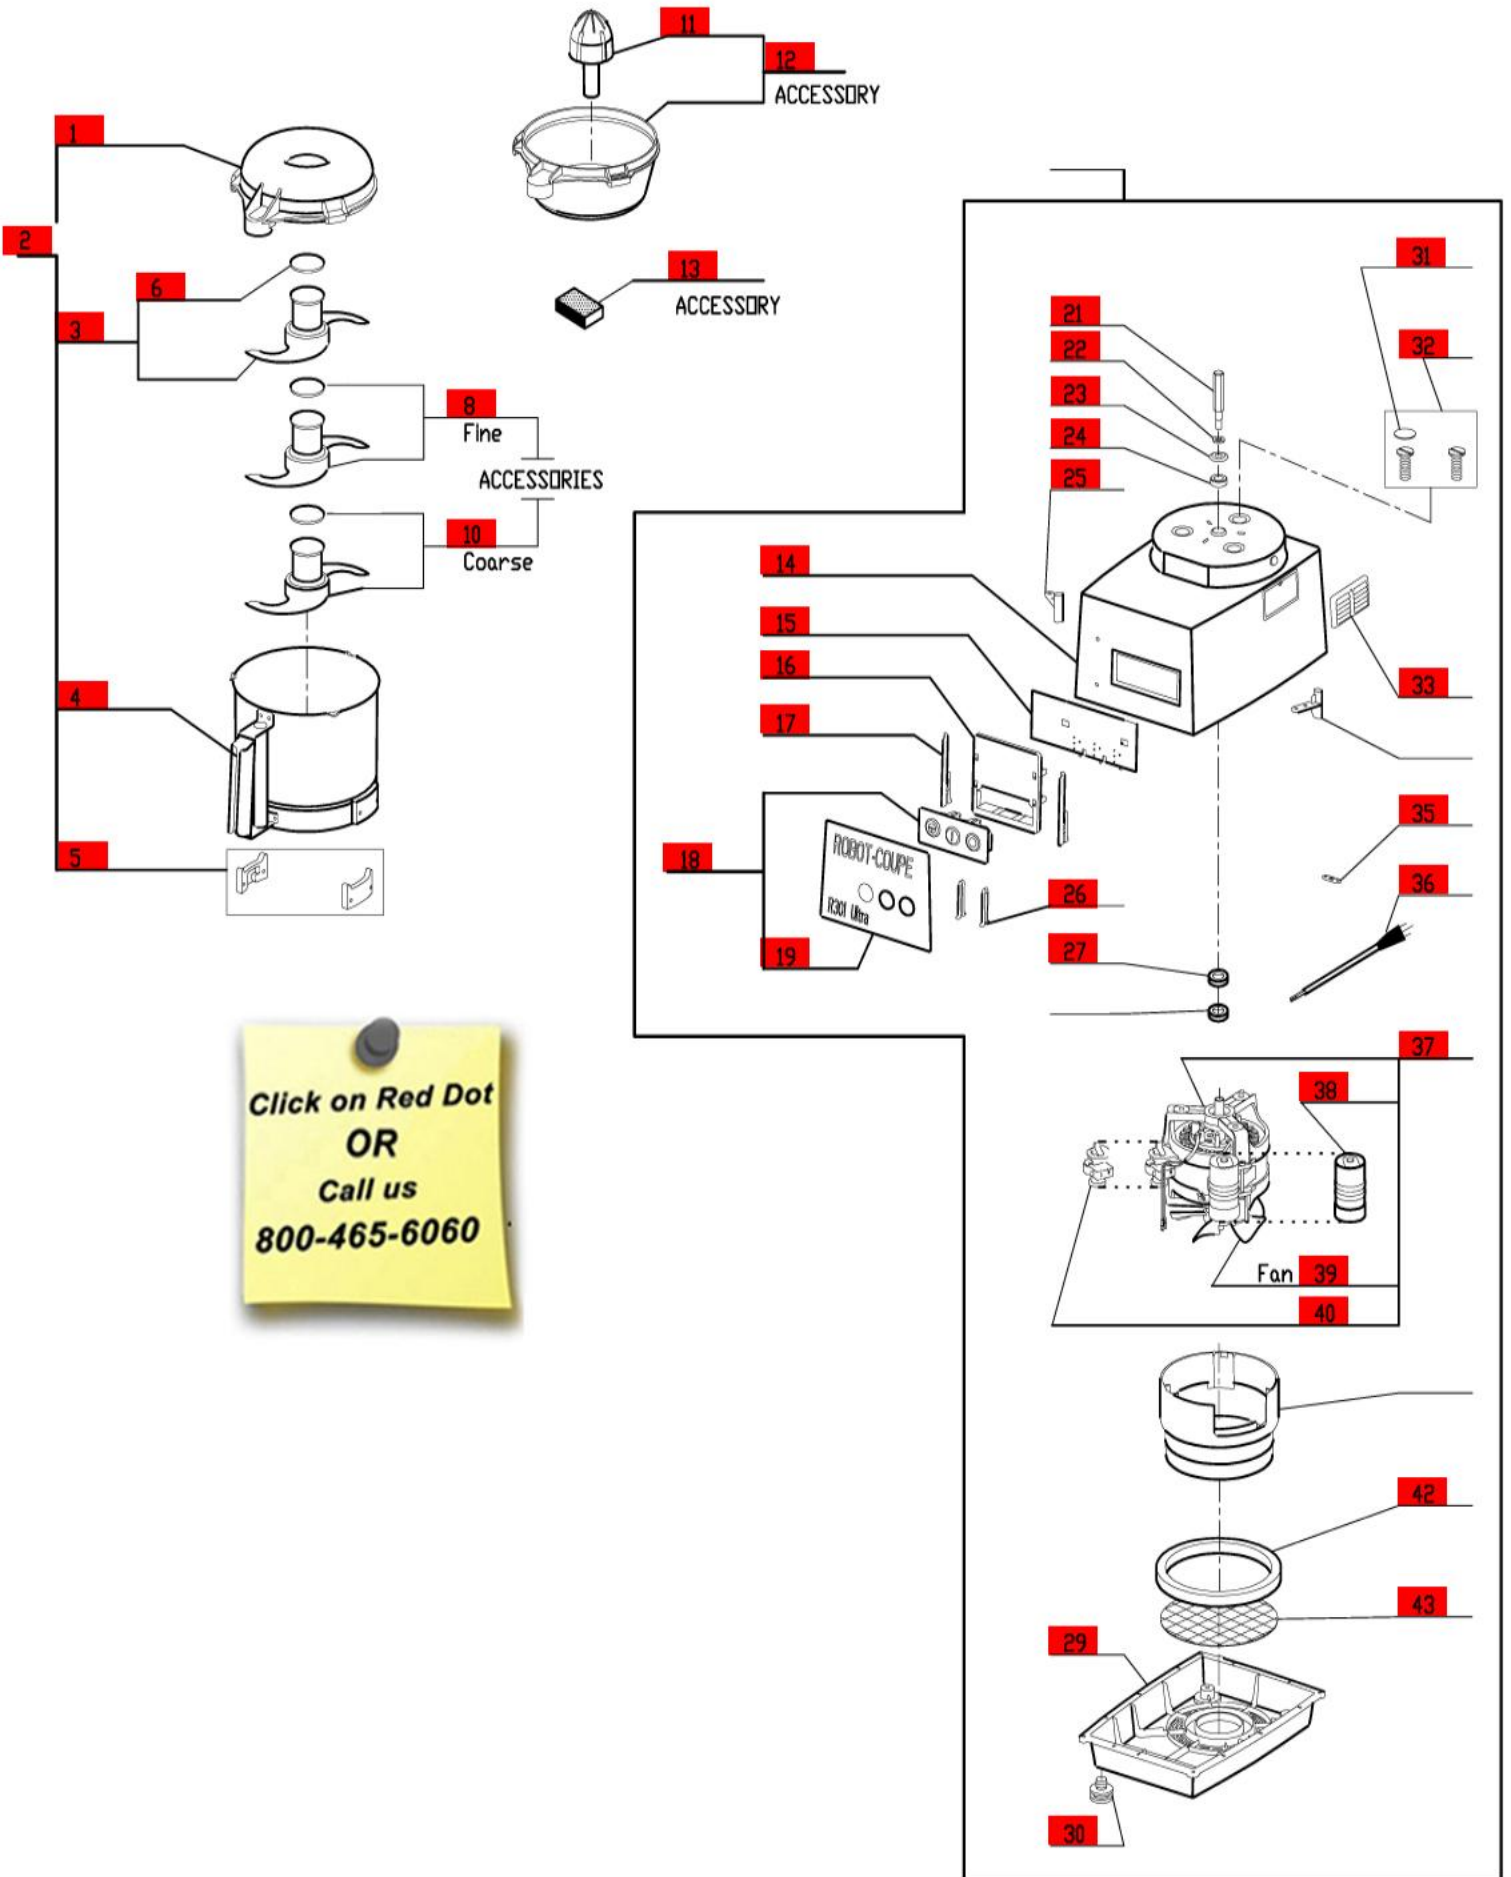

R301 Ultra B Series C

Series C Machines # 259xxxxx03

1- Speed, 120 Volt, 1 Phase, 60Hz., 1/2 HP.
1725 RPM, 9 Amps

Click on Red Dot
OR
Call us
800-465-6060