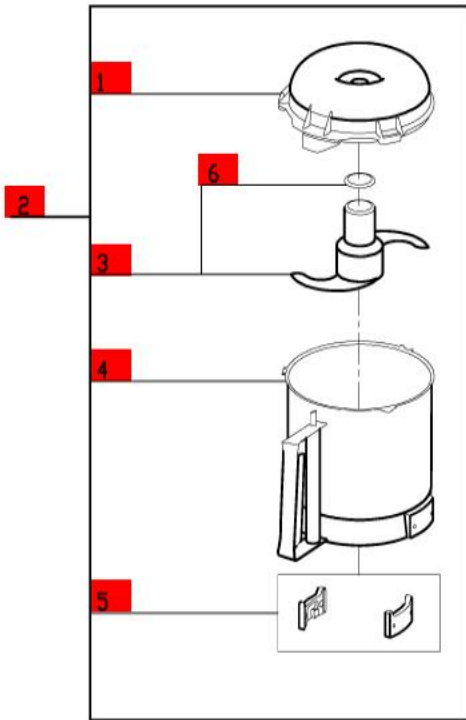

# R401 B

1-Speed, 120 Volt, 1 Phase, 60Hz., 1/2 HP.

1725 RPM, 7 Amps

Click on Red Dot  
OR  
Call us  
800-465-6060

ACCESSORIES