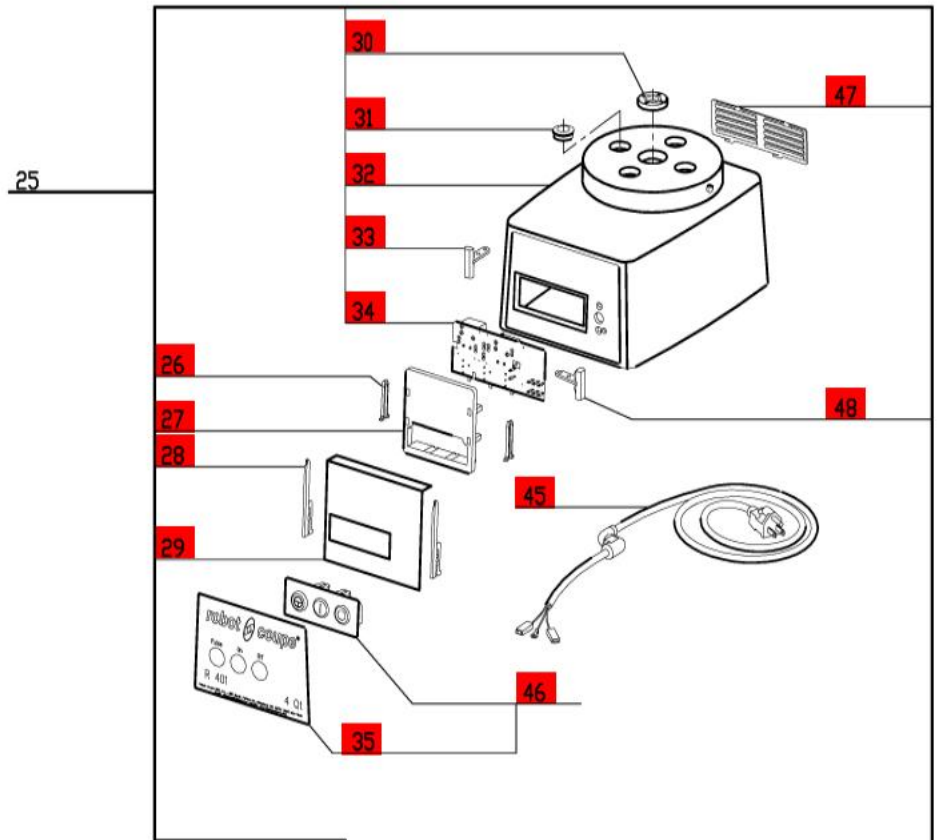

# R401 B

1-Speed, 120 Volt, 1 Phase, 60Hz., 1/2 HP.

1725 RPM, 7 Amps

Click on Red Dot  
OR  
Call us  
800-465-6060

ACCESSORIES