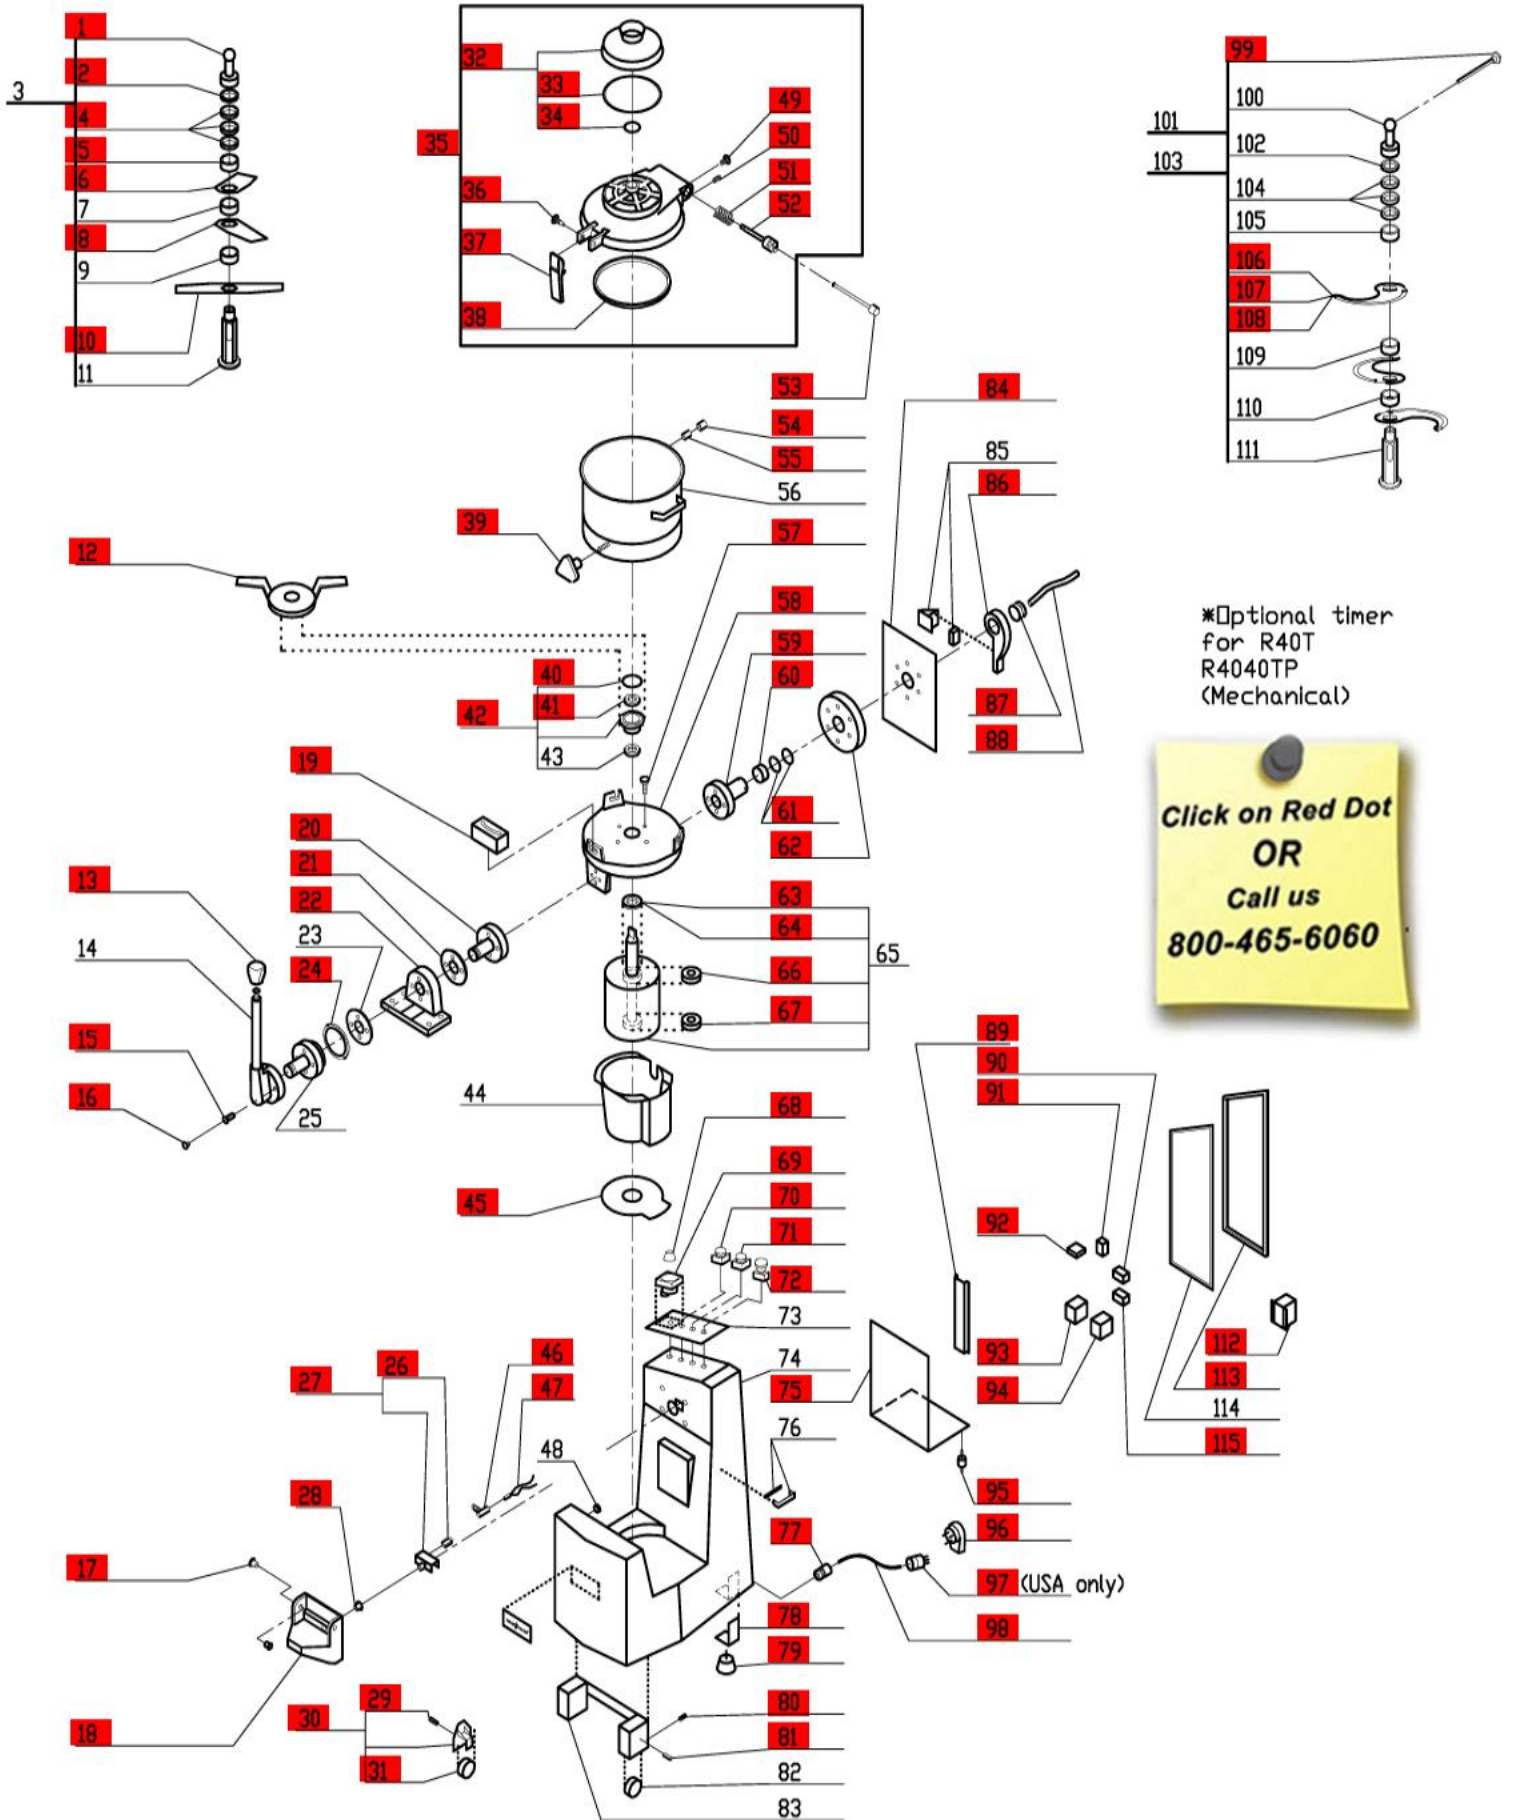

# R40T1-300 Series

300 Series, Serial Numbers WD-0101 and up

1 Speed, 208-240 Volt, 3 Phase, 60Hz.,  
Speed- 1725 RPM, 32.0 Amps, 10 HP.

\*Optional timer  
for R40T  
R4040TP  
(Mechanical)

**Click on Red Dot  
OR  
Call us  
800-465-6060**