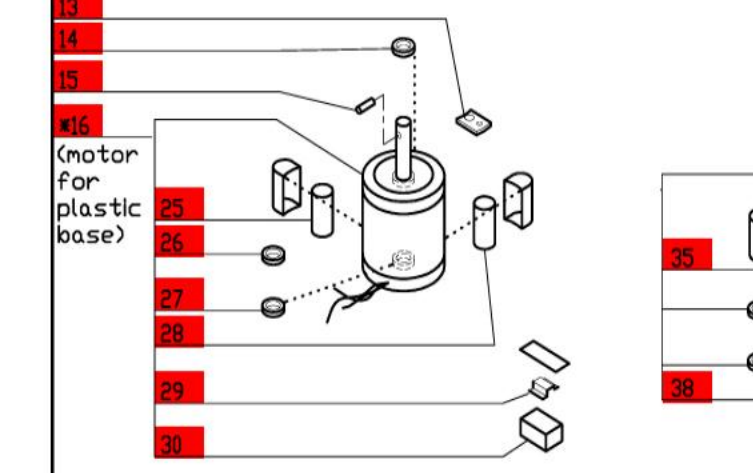

R4X Series A

Series A, Serial Numbers (R4XxxxxxxA)

1- Speed, 120 Volt, 1 Phase, 60Hz., 1 HP.

850 RPM, 7.5 Amps

Use C Designated Plates.

**Click on Red Dot
OR
Call us
800-465-6060**

ACCESSORIES

NOTE: Use 'C' designated plates.