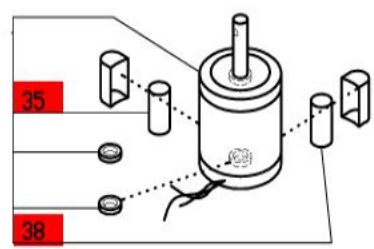

R4X Series A

Series A, Serial Numbers (R4XxxxxxxA)

1- Speed, 120 Volt, 1 Phase, 60Hz., 1 HP.

850 RPM, 7.5 Amps

Use C Designated Plates.

**Click on Red Dot
OR
Call us
800-465-6060**

ACCESSORIES

NOTE: Use 'C' designated plates.