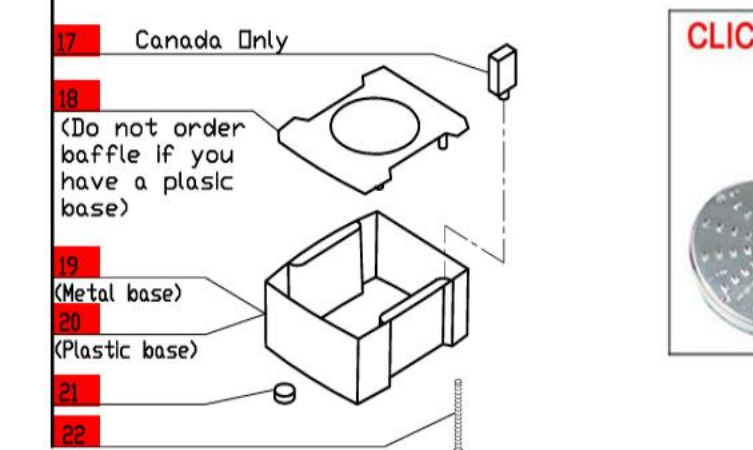

R4X Series A

Series A, Serial Numbers (R4XxxxxxxA)

1- Speed, 120 Volt, 1 Phase, 60Hz., 1 HP.

850 RPM, 7.5 Amps

Use C Designated Plates.

**Click on Red Dot
OR
Call us
800-465-6060**

ACCESSORIES

NOTE: Use 'C' designated plates.