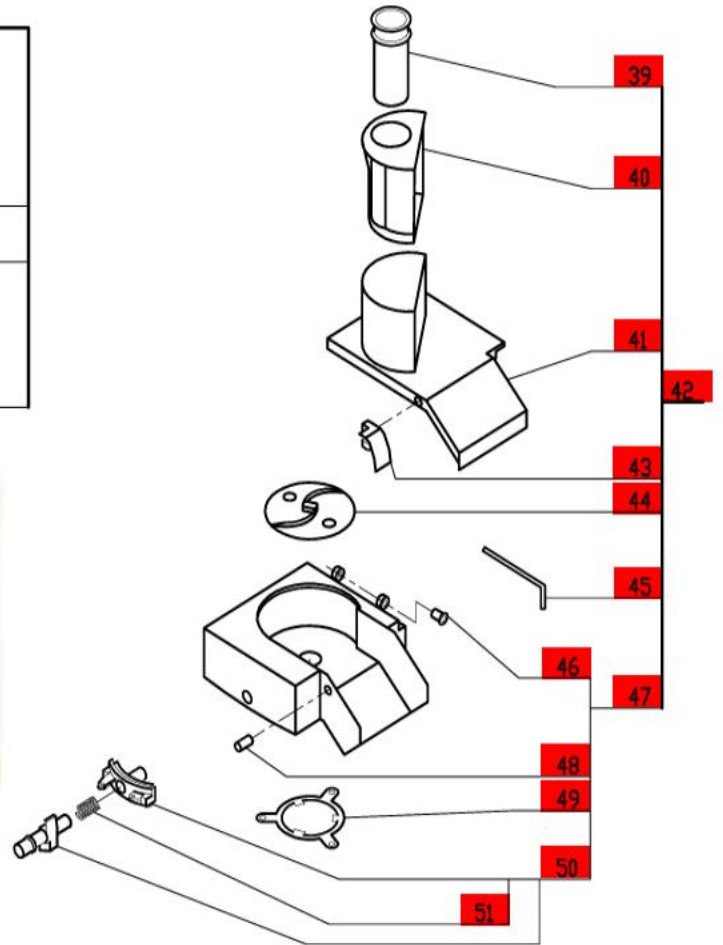

R4X Series A

Series A, Serial Numbers (R4XxxxxxxA)

1- Speed, 120 Volt, 1 Phase, 60Hz., 1 HP.

850 RPM, 7.5 Amps

Use C Designated Plates.

**Click on Red Dot
OR
Call us
800-465-6060**

ACCESSORIES

NOTE: Use 'C' designated plates.

52
53
54
56