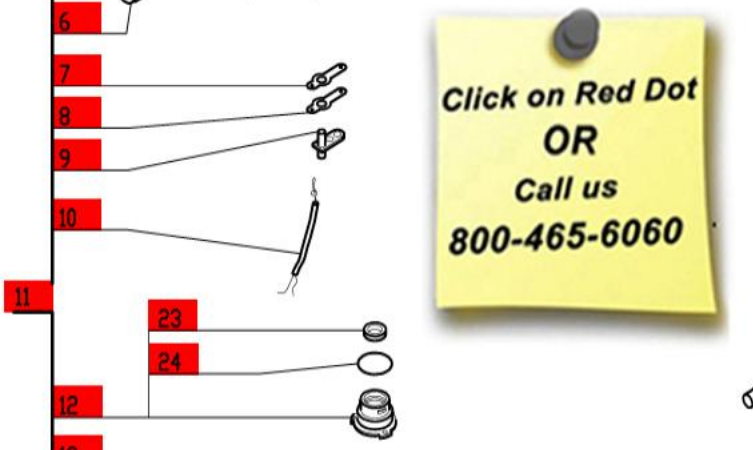

R4X Series A

Series A, Serial Numbers (R4XxxxxxxA)

1- Speed, 120 Volt, 1 Phase, 60Hz., 1 HP.

850 RPM, 7.5 Amps

Use C Designated Plates.

**Click on Red Dot
OR
Call us
800-465-6060**

ACCESSORIES

NOTE: Use 'C' designated plates.