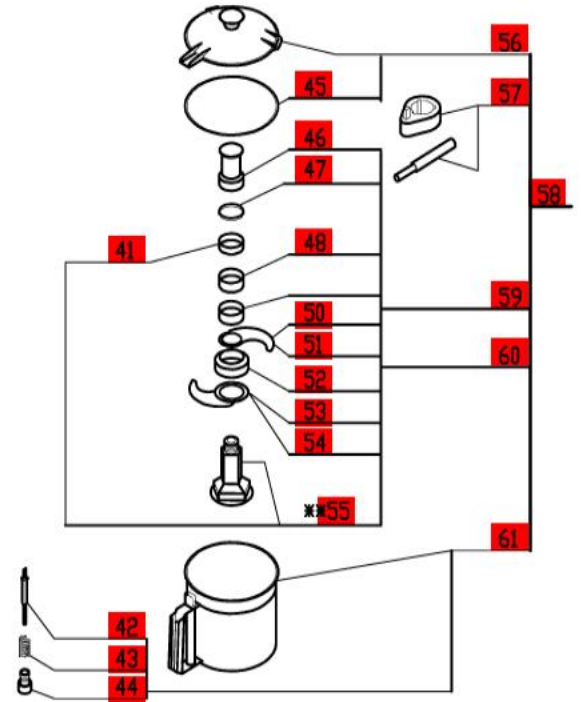

# R6Y Series A

Series A, Serial Numbers (R6YxxxxxxA)

1- Speed, 120 Volt, 1 Phase, 60Hz., 1 HP.

1725 RPM, 12 Amps

Click on Red Dot  
OR  
Call us  
800-465-6060

ACCESSORIES