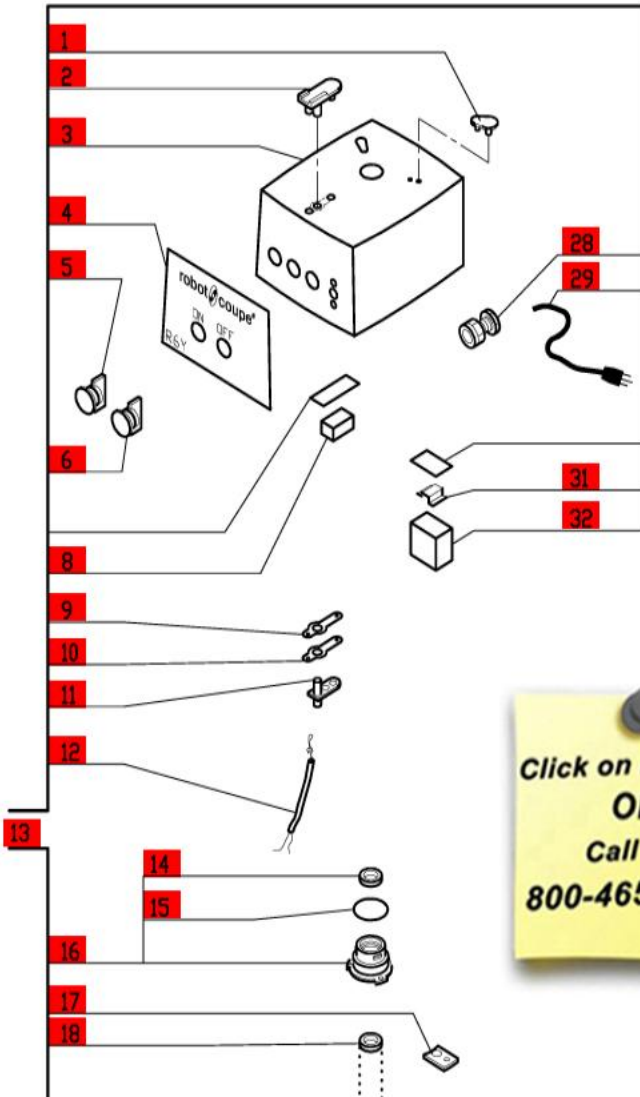

# R6Y Series A

Series A, Serial Numbers (R6YxxxxxxA)

1- Speed, 120 Volt, 1 Phase, 60Hz., 1 HP.

1725 RPM, 12 Amps

Click on Red Dot  
OR  
Call us  
800-465-6060

ACCESSORIES