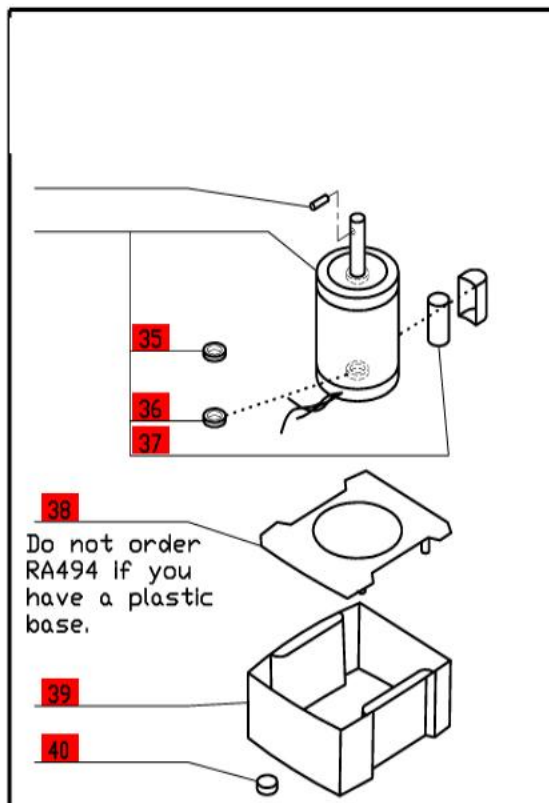

# R6Y Series A

Series A, Serial Numbers (R6YxxxxxxA)

1- Speed, 120 Volt, 1 Phase, 60Hz., 1 HP.

1725 RPM, 12 Amps

Click on Red Dot  
OR  
Call us  
800-465-6060

ACCESSORIES